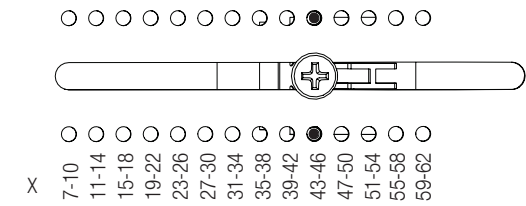

## Pull-out Ironing Board

5200

8mm

8mm

22,5mm

9mm

1

X=mm