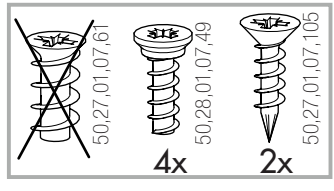

## Pull-out Ironing Board

5200

8mm

8mm

22,5mm

9mm

1

X=mm