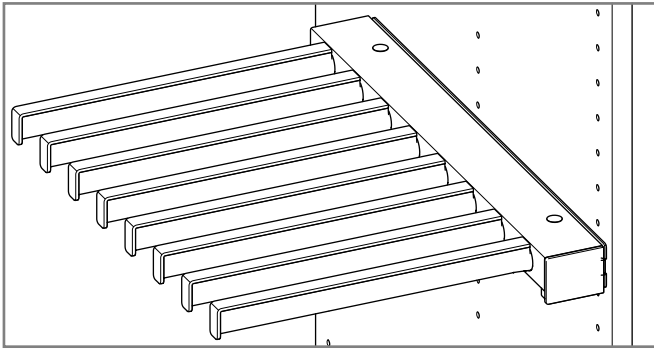

The Foundation

Trouser Pullout Side Mounted

3150

1

3

4

www.pellycomp.se