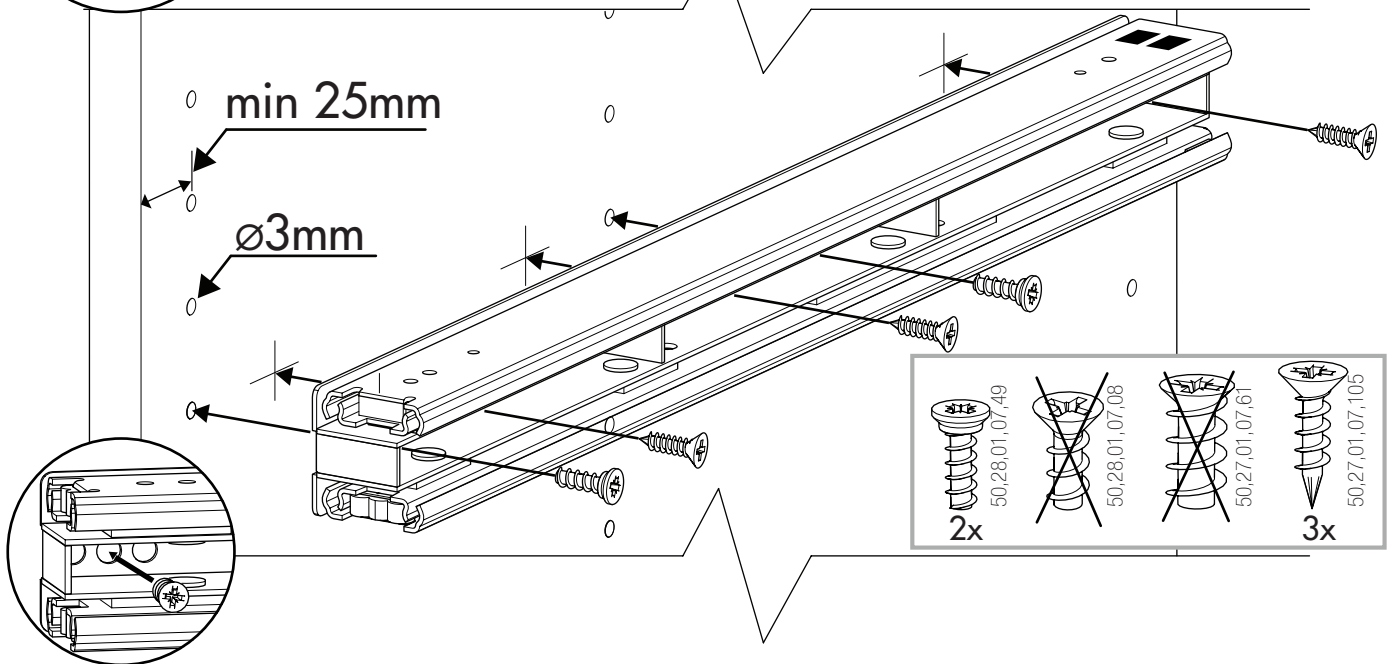

The Foundation

Trouser Pullout Side Mounted

3150

1

3

4

www.pellycomp.se