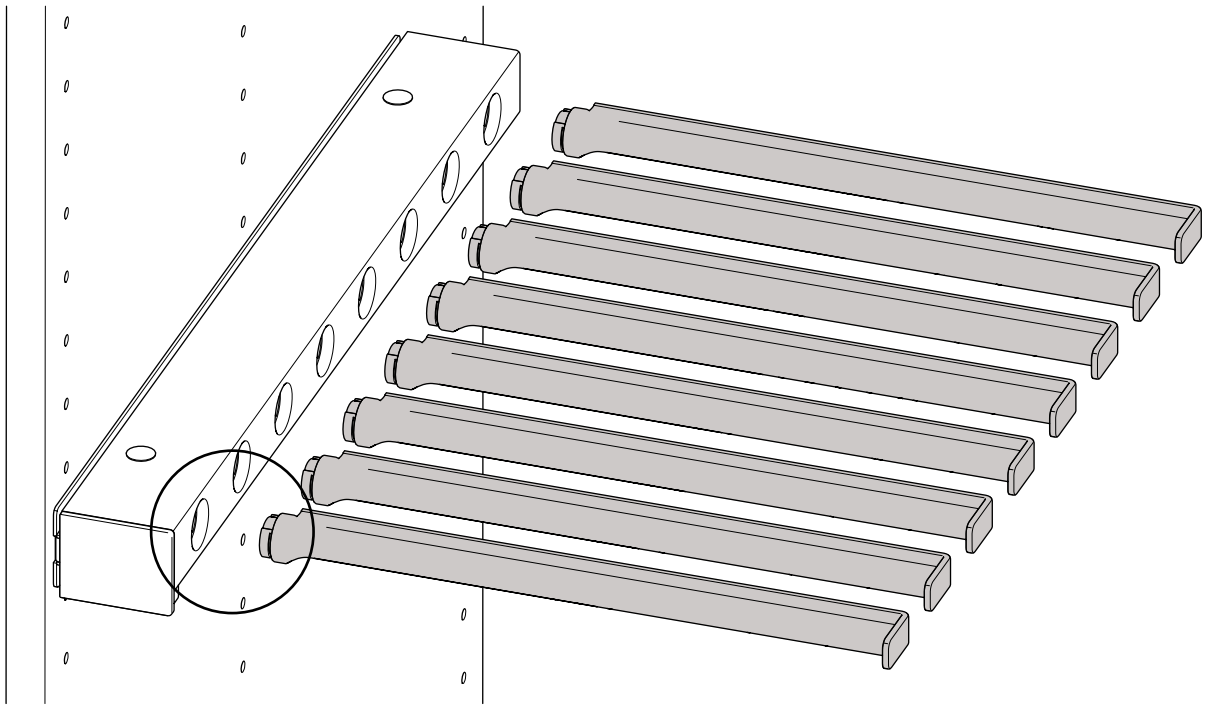

The Foundation

Trouser Pullout Side Mounted

3150

1

3

4

www.pellycomp.se