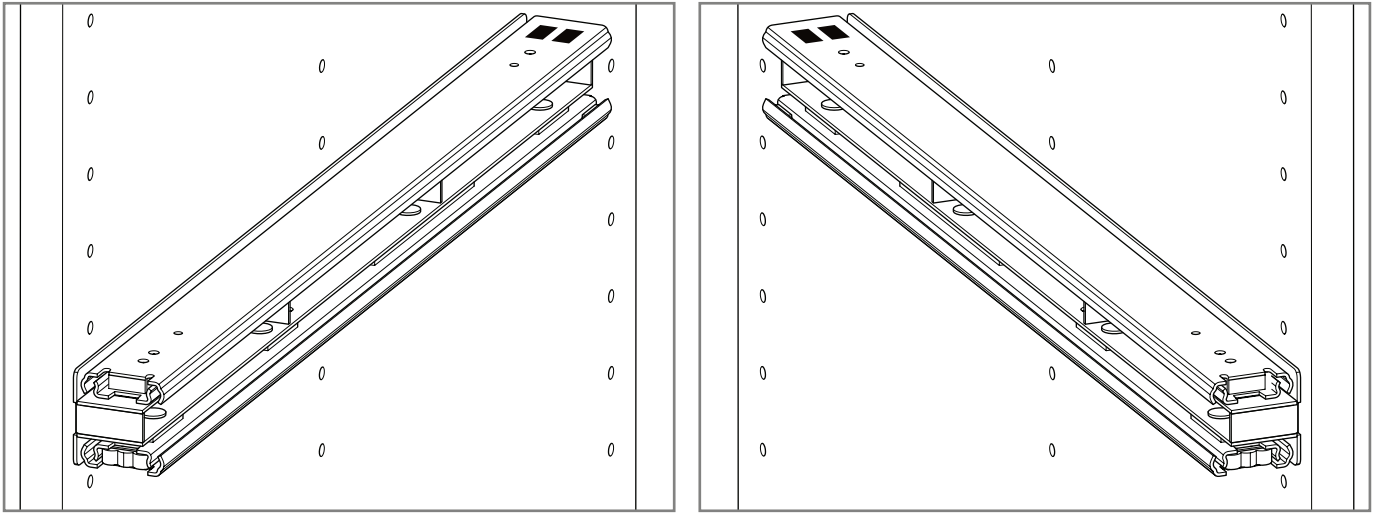

The Foundation

Trouser Pullout Side Mounted

3150

1

3

4

www.pellycomp.se