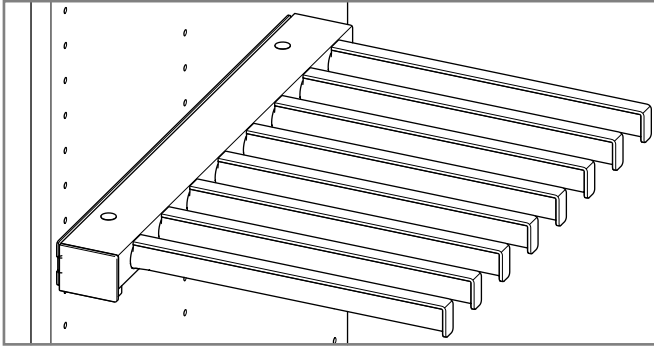

The Foundation

Trouser Pullout Side Mounted

3150

1

3

4

www.pellycomp.se