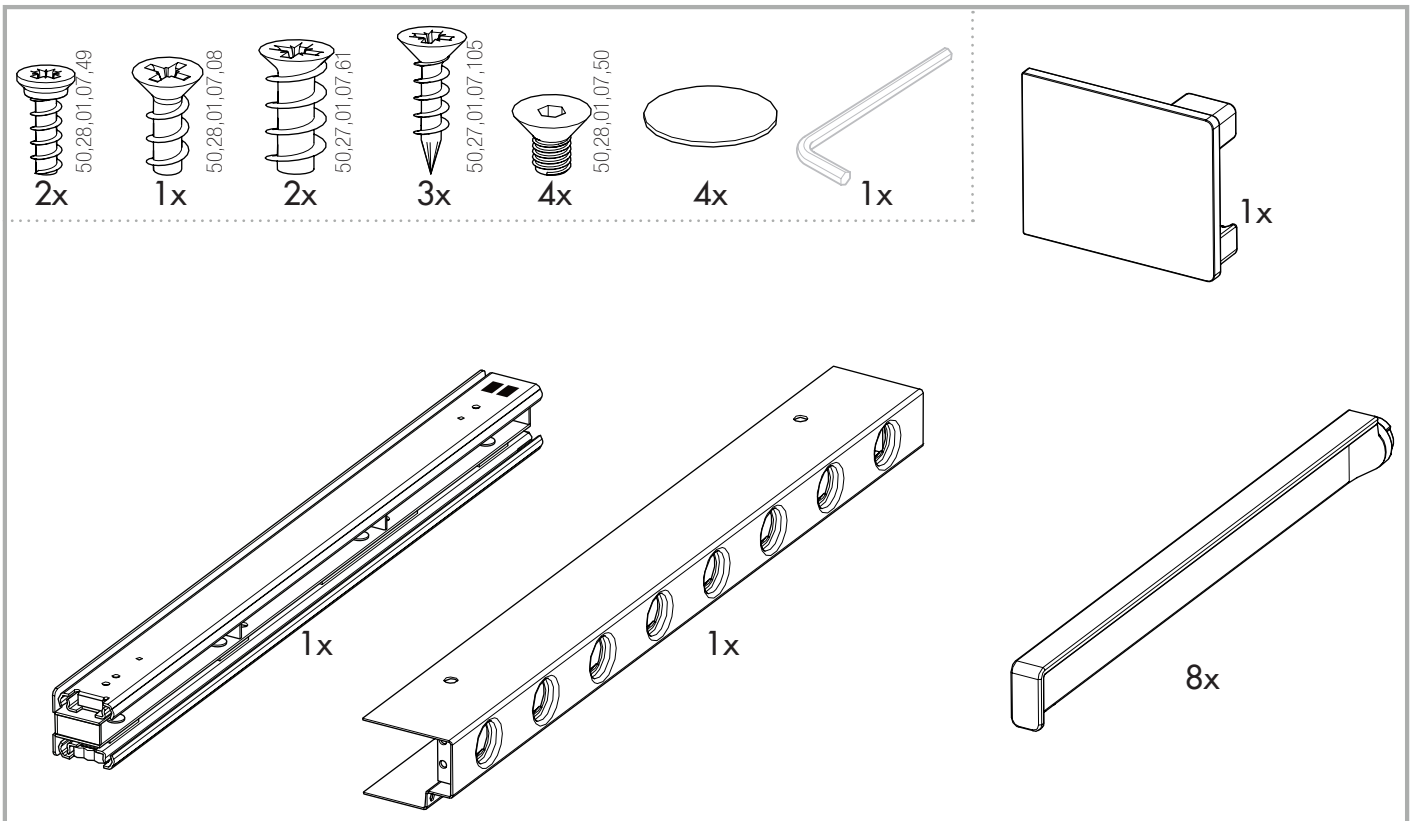

The Foundation

Trouser Pullout Side Mounted

3150

1

3

4

www.pellycomp.se