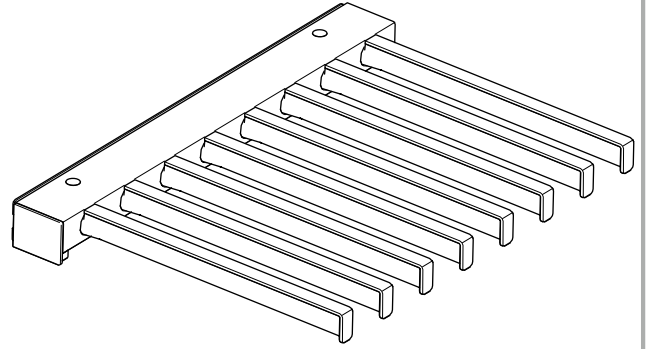

The Foundation

Trouser Pullout Side Mounted

3150

1

3

4

www.pellycomp.se