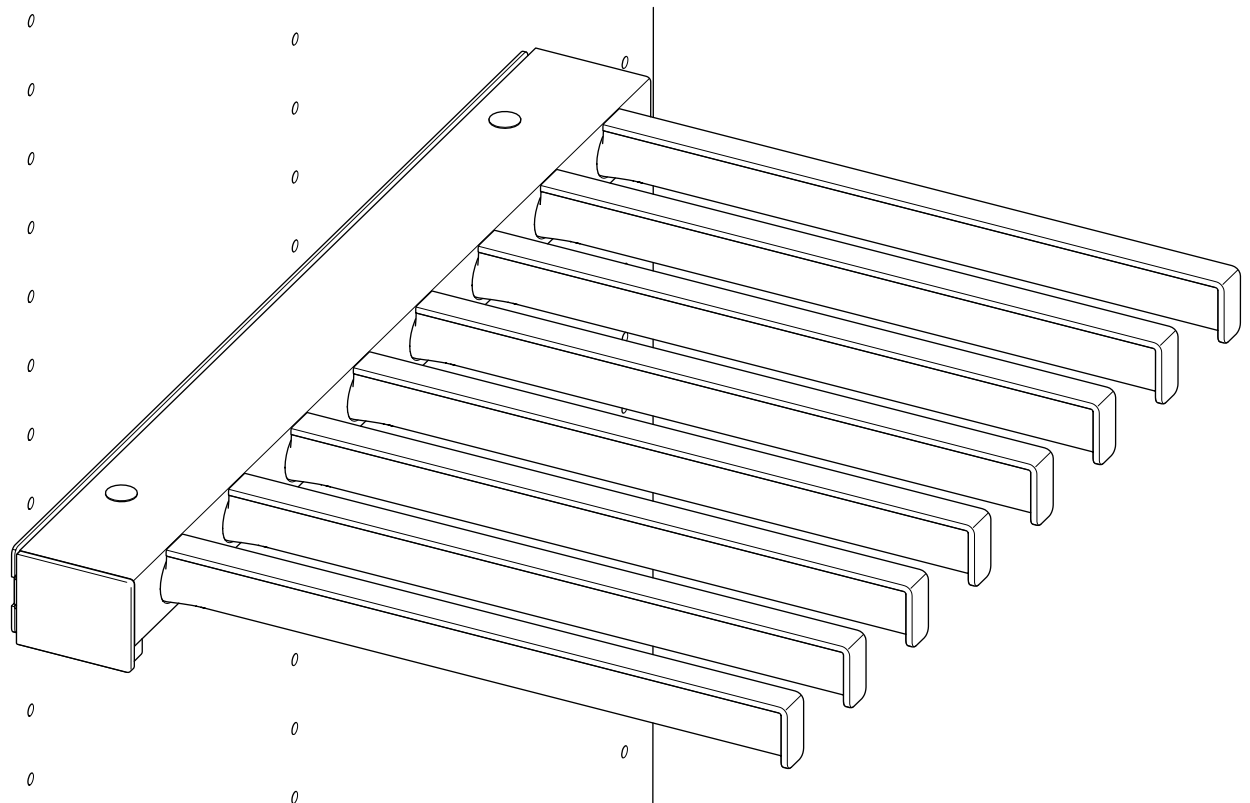

The Foundation

Trouser Pullout Side Mounted

3150

1

3

4

www.pellycomp.se