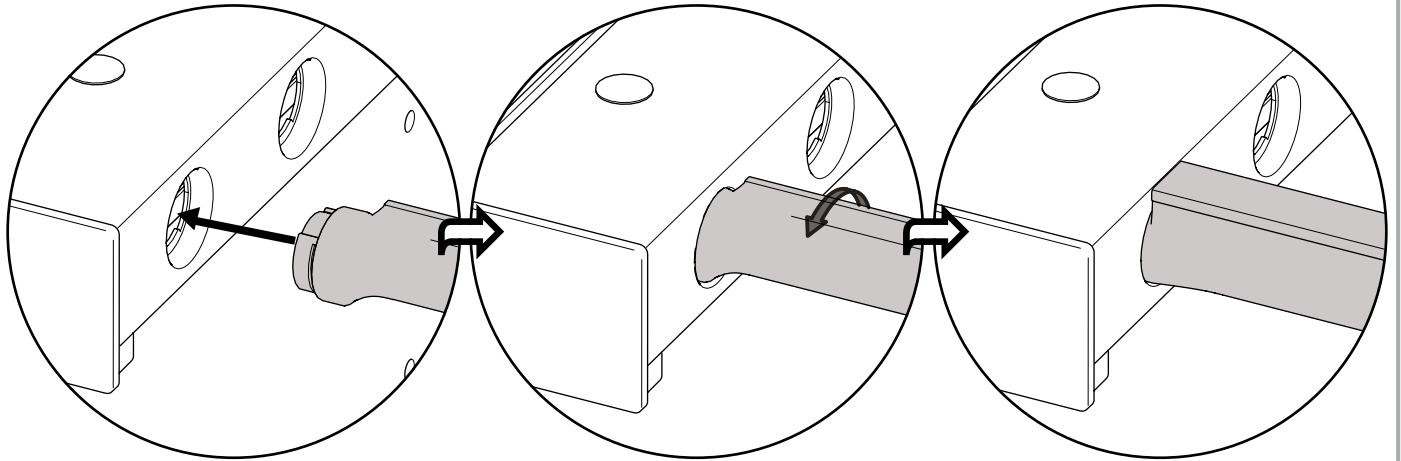

The Foundation

Trouser Pullout Side Mounted

3150

1

3

4

www.pellycomp.se