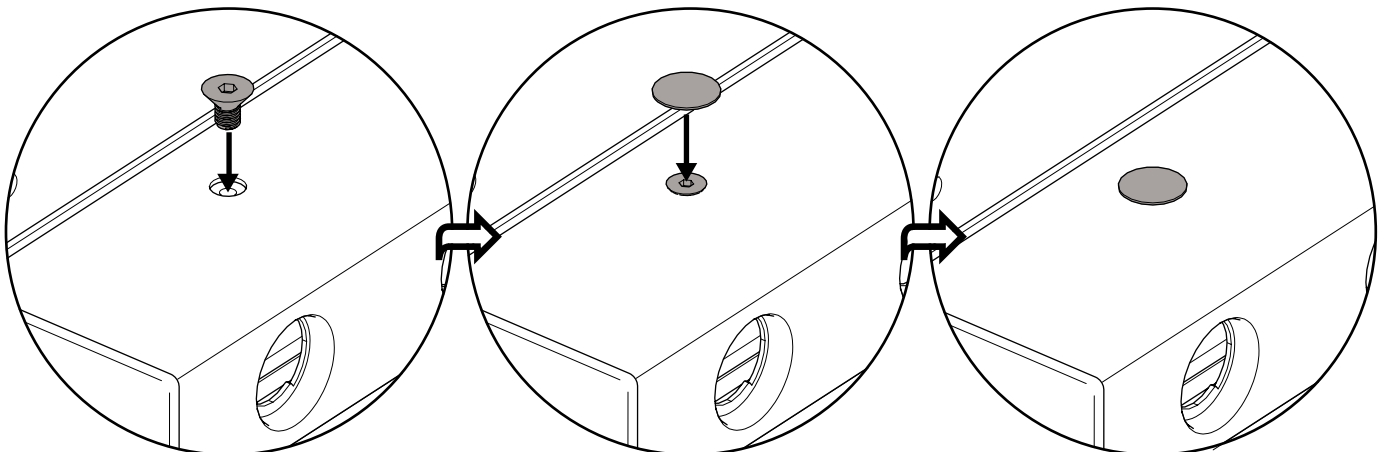

The Foundation

Trouser Pullout Side Mounted

3150

1

3

4

www.pellycomp.se