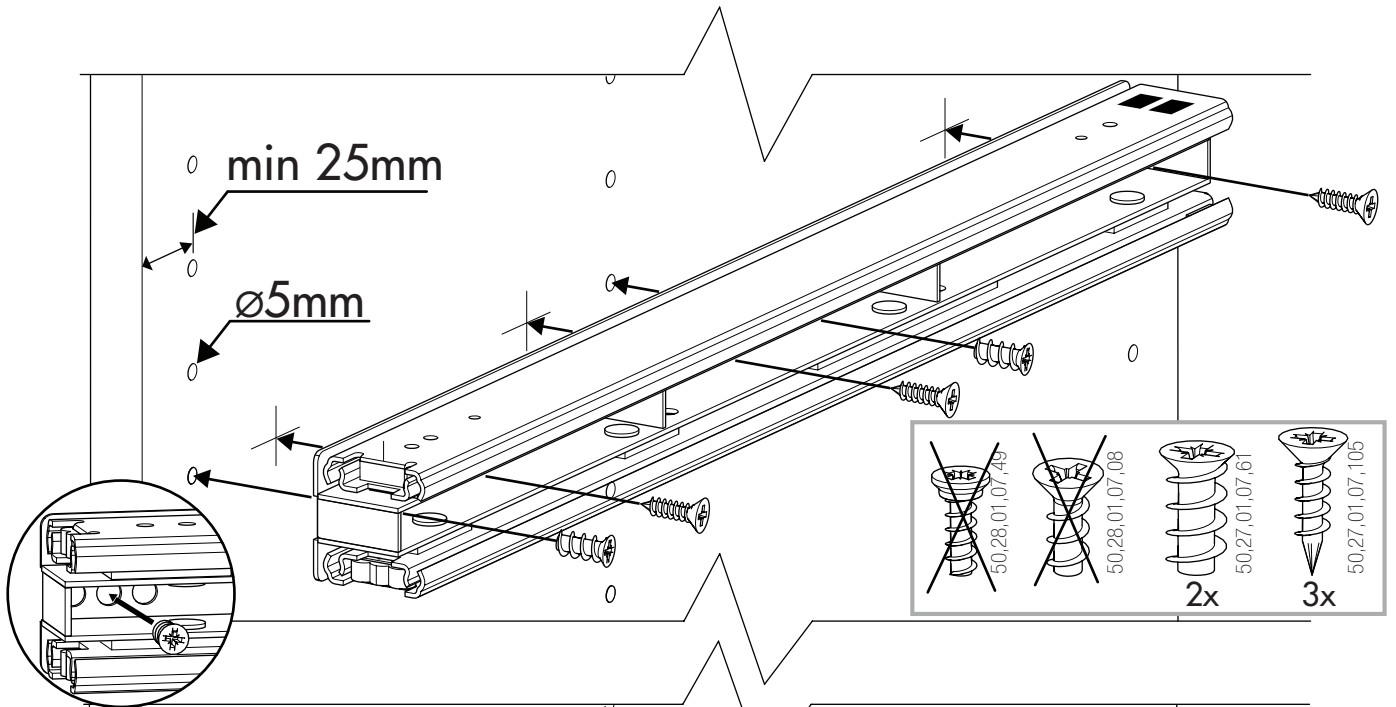

The Foundation

Trouser Pullout Side Mounted

3150

1

3

4

www.pellycomp.se