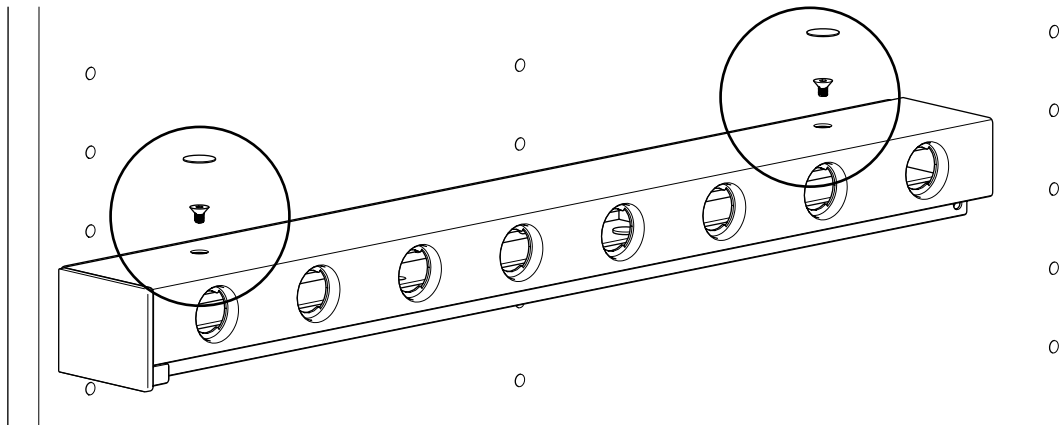

The Foundation

Trouser Pullout Side Mounted

3150

1

3

4

www.pellycomp.se