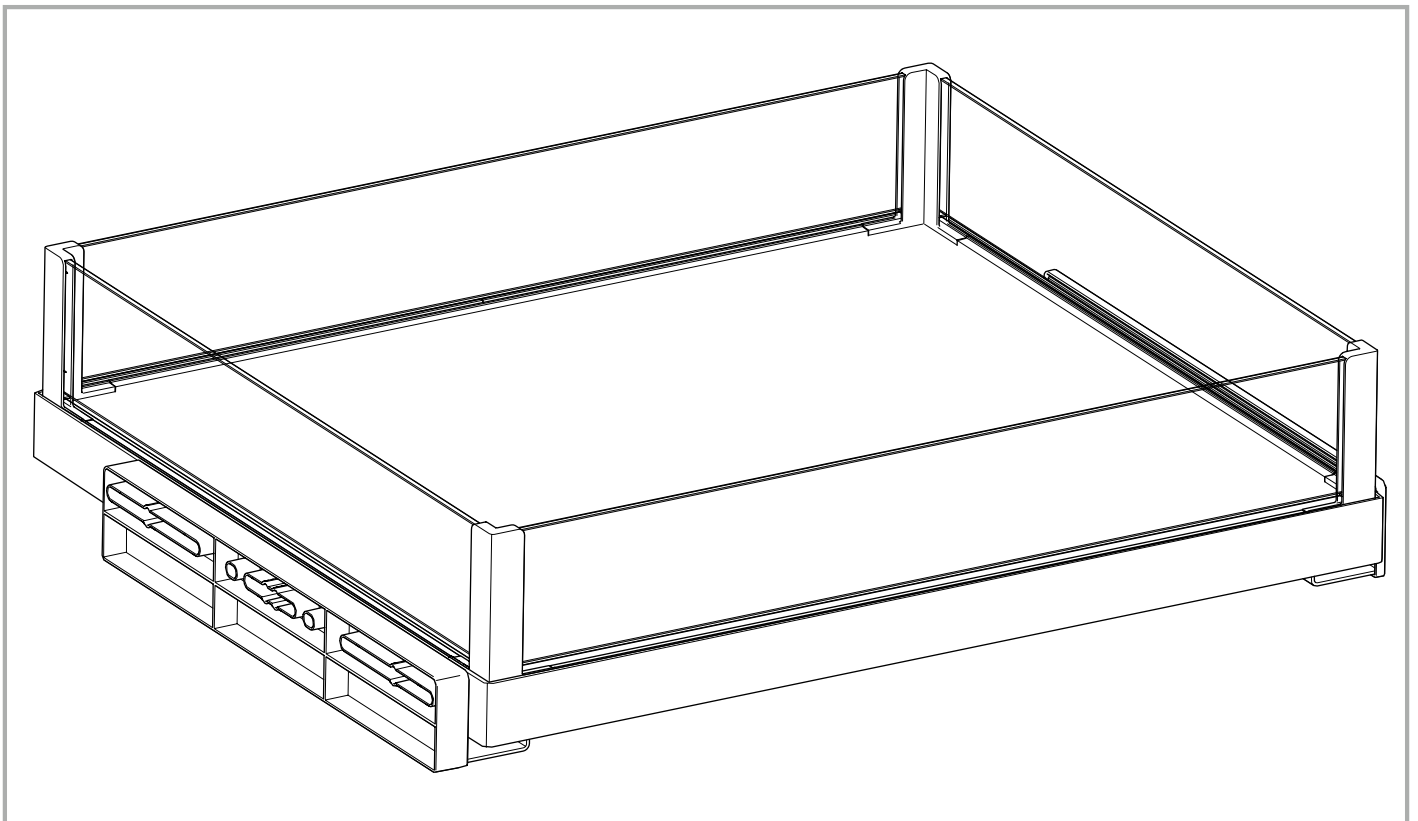

The Foundation

Tray Glass Drawer 400-600 S/M/L

5240-5243 5246-5249 5252-5255

50,27,01,07,7,4

2x

50,28,01,07,05

2x

50,27,01,07,133