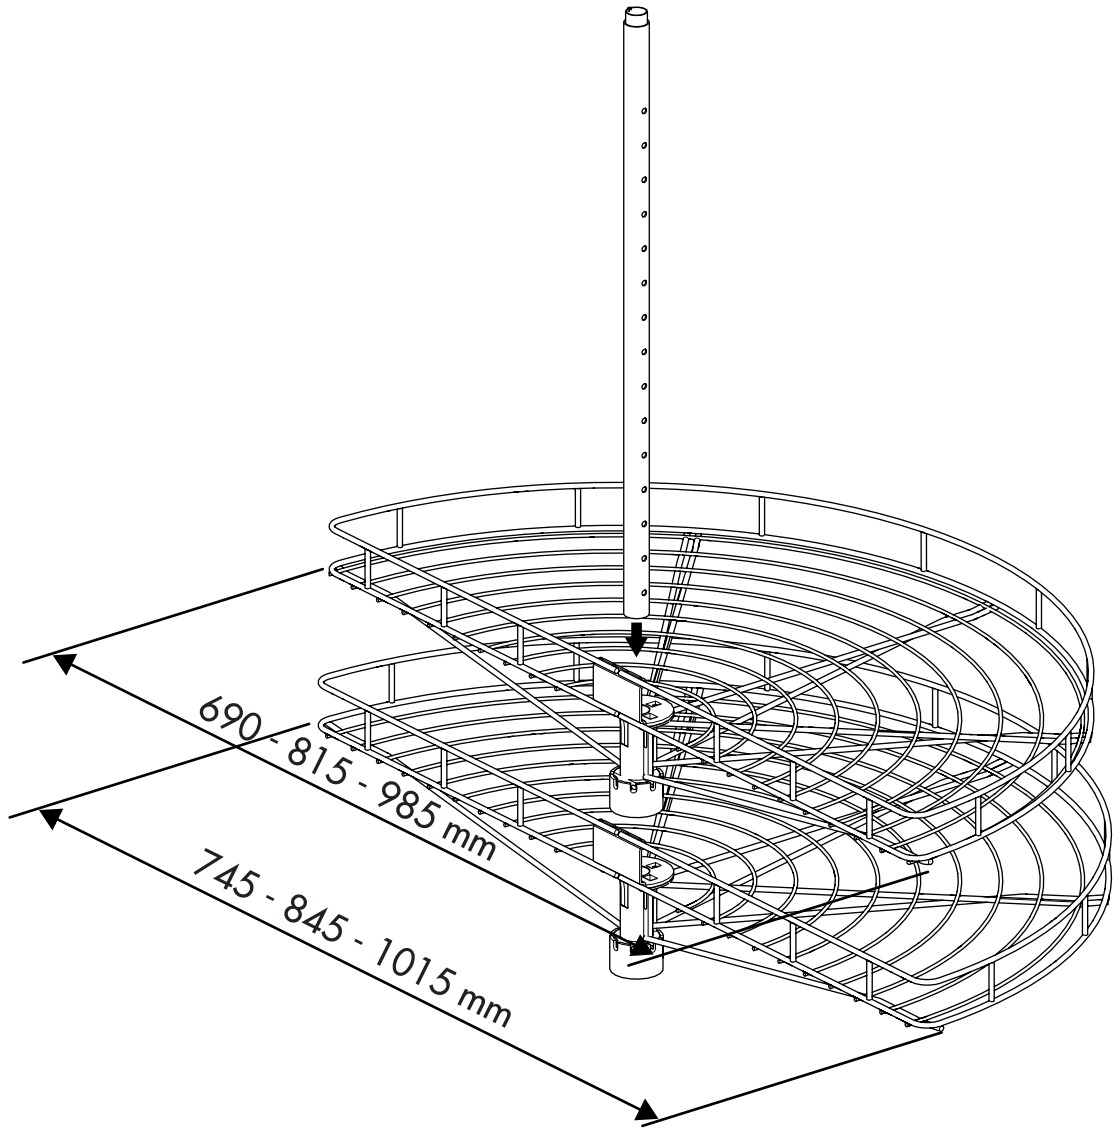

COMPONENTS

Storage For Corner Cabinets

1/2 carousel Compact basic

5810 5820 5680

1

2

3

4