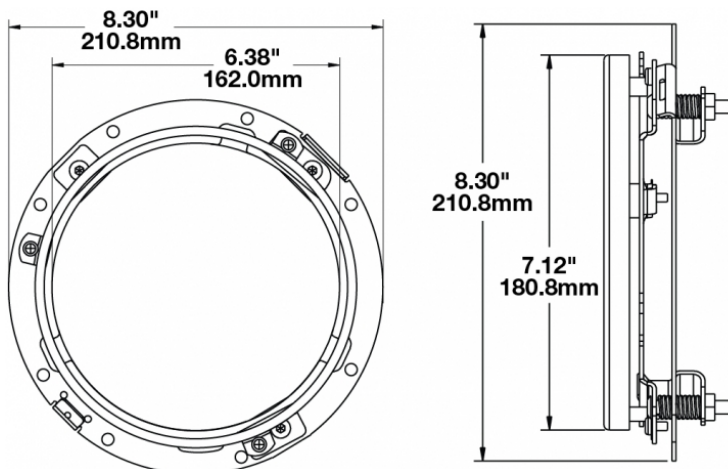

PRODUCT DIMENSIONS

Print date: 2018-08-15

© 2018 J.W. Speaker Corporation • Germantown, WI U.S.A.
www.jwspeaker.com • speaker@jwspeaker.com • 262.251.6660