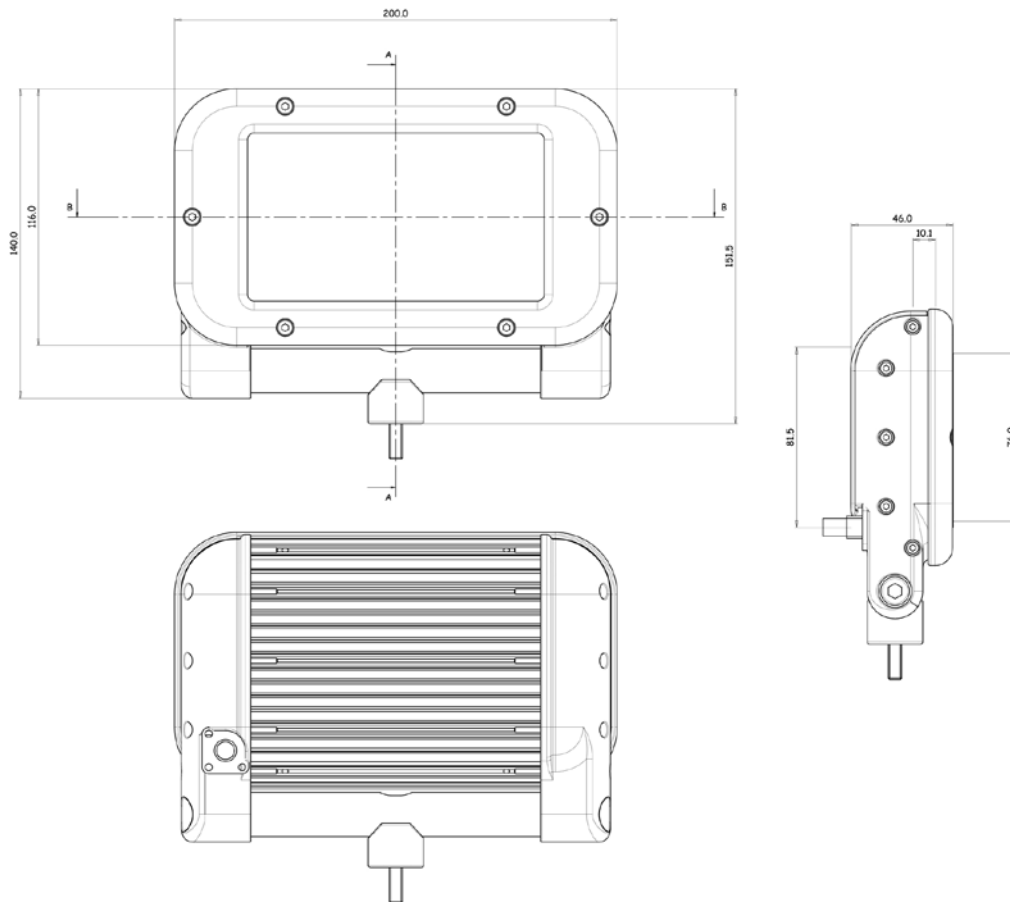

Description

- 18 x Latest generation **CREE** LED
- 5 year warranty
- Spot & flood systems available
- Strong cast body and extruded spine
- IP66 waterproof seal
- Low current draw
- Dual voltage (11v – 30v)
- Adjustable tilt & turn feature

UK Manufacture

Technical information

	EM650 Flood beam	EM650 Spot beam
Voltage Range	11 - 30v DC	11 - 30v DC
Average Current (12v)	4.1amps	4.1amps
Average Current (24v)	2.4amps	2.4amps
Light output	7000 Lumens	12000 Lumens
LED power	63w	63w
Weight	1470g	1490g
Temp. Range	-40 to 105 °C	-40 to 105 °C
Approval	EMC (R10 equivalent)	EMC (R10 equivalent)

Dimensions

Installation

MEGA-FLASH