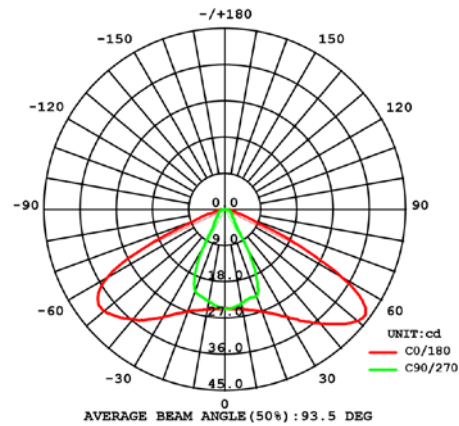

Night-Angel *Flood* light output