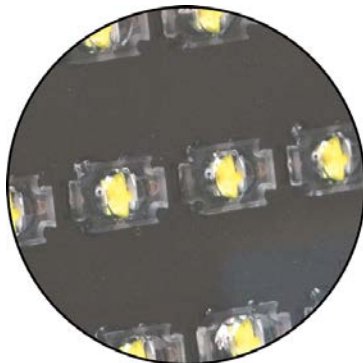

Description

- 18 x Latest generation **CREE** LED
- 5 year warranty
- Spot & flood systems available
- Strong cast body and extruded spine
- IP66 waterproof seal
- Low current draw
- Dual voltage (11v – 30v)
- Adjustable tilt & turn feature

Night-Angel *Flood* light output

Night-Angel *Spot* light output

MEGA-FLASH

UK Manufacture

Example *Light Output*

Volkswagen Passat Xenon headlights (on high/full beam)

EM650 & EM660 Night-Angel

MEGA-FLASH

UK Manufacture

Technical information

	EM650 Flood beam	EM650 Spot beam
Voltage Range	11 - 30v DC	11 - 30v DC
Average Current (12v)	4.1amps	4.1amps
Average Current (24v)	2.4amps	2.4amps
Light output	7000 Lumens	12000 Lumens
LED power	63w	63w
Weight	1470g	1490g
Temp. Range	-40 to 105 °C	-40 to 105 °C
Approval	EMC (R10 equivalent)	EMC (R10 equivalent)

Dimensions

Installation

MEGA-FLASH