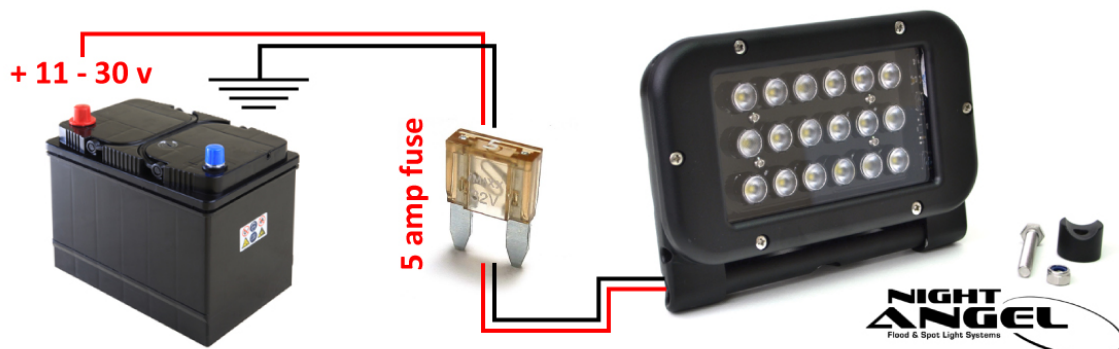

Installation