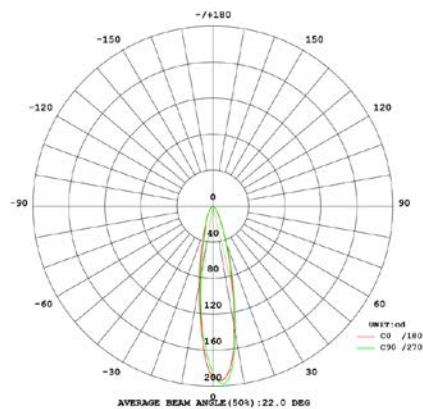

Night-Angel *Spot* light output

MEGA-FLASH

UK Manufacture