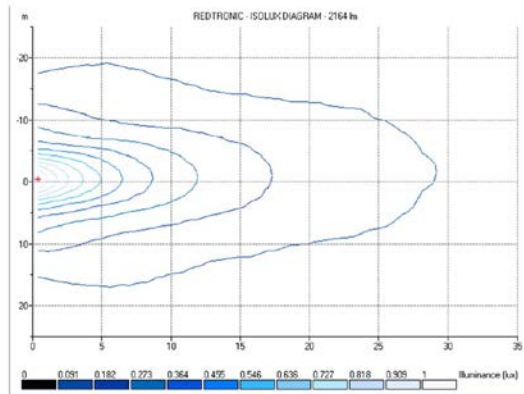

Night-Angel Scene-light Datasheet

Description

- 6 x Latest generation **CREE** LED
- 5 year warranty
- Spot & flood optics
- Strong cast body
- IP67 waterproof seal
- Low current draw
- Dual voltage (12v or 24v)
- Available in 4 colours

Night-Angel Scene-light light output

(Please Note: For full photometric report please contact your designated sales representative)

Example Light Output

1 x EM655 Night-Angel Scene-light

Night-Angel Scene-light Datasheet

Technical information

Dimensions	203mm x 53mm x 27mm
Voltage	12v or 24v
Light Output (Max output)	2164 lumens (White LED)
Average Current (12v)	1.7 amps
Average Current (24v)	0.8 amps
Weight	250g
Temperature Range	-40 to 105 °C
Warranty	5 years
Approval	R10 (EMC equivalent) & Photometric
Options	Black - RAL 9005 Ambulance Yellow – RAL 1016 Fire Red – RAL 3001 White – RAL 9003