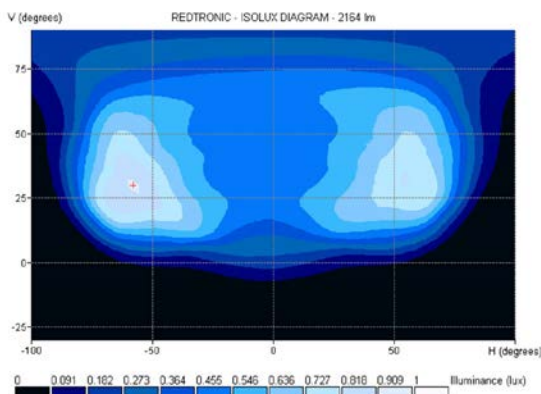

Night-Angel Scene-light Datasheet

Description

- 6 x Latest generation **CREE** LED
- 5 year warranty
- Spot & flood optics
- Strong cast body
- IP67 waterproof seal
- Low current draw
- Dual voltage (12v or 24v)
- Available in 4 colours

Night-Angel Scene-light light output

(Please Note: For full photometric report please contact your designated sales representative)

Example Light Output

1 x EM655 Night-Angel Scene-light

Night-Angel Scene-light Datasheet

Technical information

Dimensions	203mm x 53mm x 27mm
Voltage	12v or 24v
Light Output (Max output)	2164 lumens (White LED)
Average Current (12v)	1.7 amps
Average Current (24v)	0.8 amps
Weight	250g
Temperature Range	-40 to 105 °C
Warranty	5 years
Approval	R10 (EMC equivalent) & Photometric
Options	Black - RAL 9005 Ambulance Yellow – RAL 1016 Fire Red – RAL 3001 White – RAL 9003