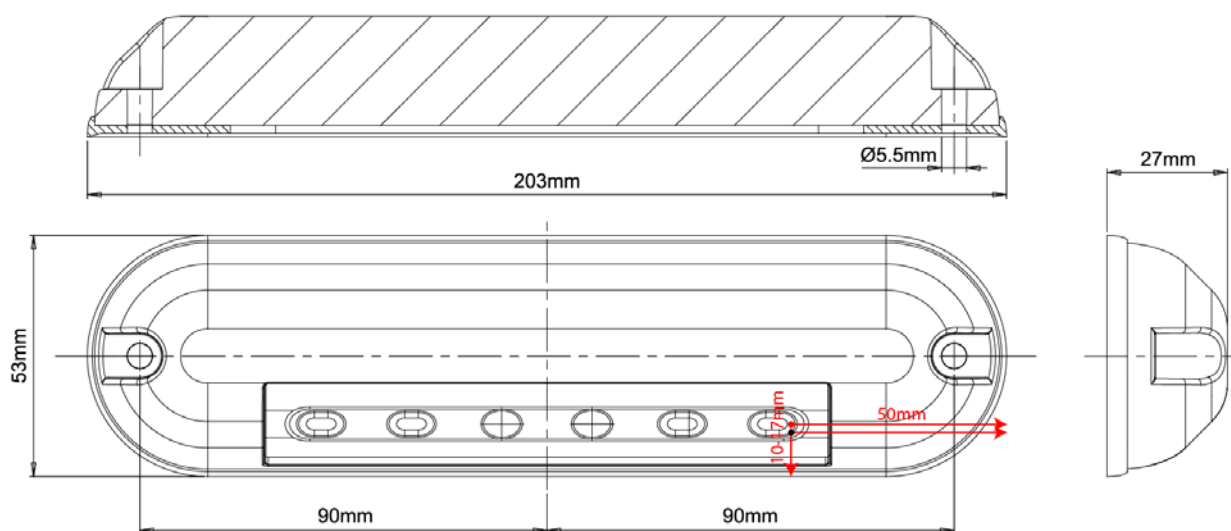

Night-Angel Scene-light light output

(Please Note: For full photometric report please contact your designated sales representative)

Example Light Output

1 x EM655 Night-Angel Scene-light

Night-Angel Scene-light Datasheet

Technical information

Dimensions	203mm x 53mm x 27mm
Voltage	12v or 24v
Light Output (Max output)	2164 lumens (White LED)
Average Current (12v)	1.7 amps
Average Current (24v)	0.8 amps
Weight	250g
Temperature Range	-40 to 105 °C
Warranty	5 years
Approval	R10 (EMC equivalent) & Photometric
Options	Black - RAL 9005 Ambulance Yellow – RAL 1016 Fire Red – RAL 3001 White – RAL 9003

Dimensions

Installation