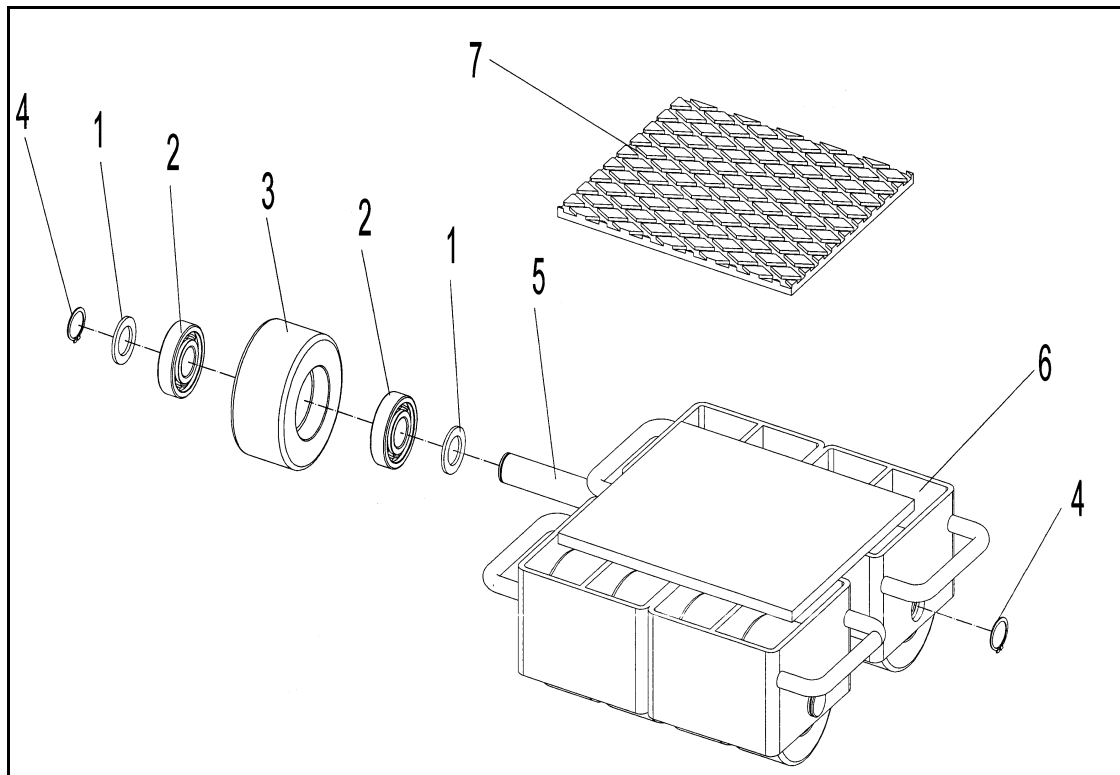

MODEL : AS120-N AS120-P 12T

No.	Description	Quantity
1	Washer	16
2	Bearing	16
3	Wheel	8
4	Retaining Ring	4
5	Axle	2
6	Frame	1
7	Rubber Plate	1