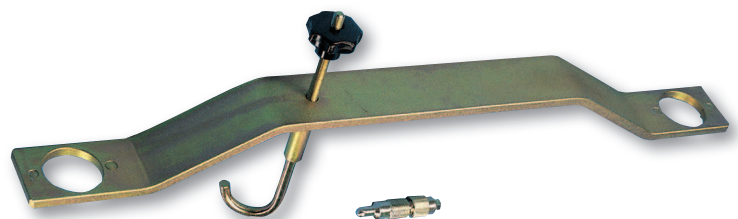

Petrol 2.6 / 2.8 V6 (Belt)

AST4401 / AST4402

TOOL COMBINATION

Models:

Audi

80 (91-96)	Cabriolet (91-00)
A4 (94-99)	A6 (94-97)
Coupe (91-96)	A8 (94-00)

Engines:

2.6 V6

ABC

2.8 V6

AAH

Petrol 2.4 / 2.7 / 2.8 V6 30v. (Belt)

AST4401 / AST4403

TOOL COMBINATION

Models:

Audi