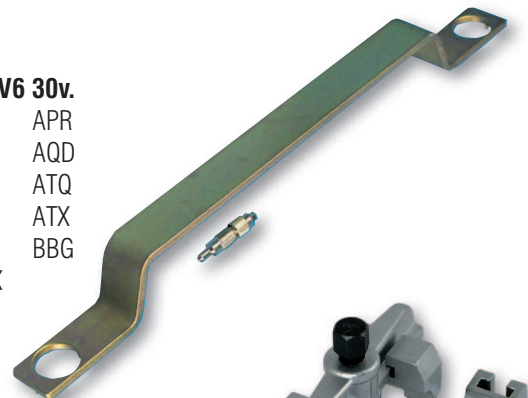

Petrol 2.6 / 2.8 V6 (Belt)

AST4401 / AST4402

TOOL COMBINATION

Models:

Audi

80 (91-96)	Cabriolet (91-00)
A4 (94-99)	A6 (94-97)
Coupe (91-96)	A8 (94-00)

Engines:

2.6 V6

ABC

2.8 V6

AAH

Petrol 2.4 / 2.7 / 2.8 V6 30v. (Belt)

AST4401 / AST4403

TOOL COMBINATION

Models:

Audi

A4 (94-08)
A6 (95-05)
Allroad (00-05)
A8 (96-02)

Skoda

Superb (02-08)
V W
Passat (96-05)

Engines:

2.4 V6 30v.

AGA APS
AJG APZ
ALF ARJ
ALW ARN
AML ASM
AMM BDV
APC

2.7 V6 30v

AGB AZR
AJK BES
ASJ
ARE
AZA
AZB

2.8 V6 30v.

ACK APR
AEJ AQD
AGE ATQ
AHA ATX
ALG BBG
AMX

With these tools you will also need . . .

Front End Support Guide Set

AST4741

Camshaft Sprocket Remover

AST4848