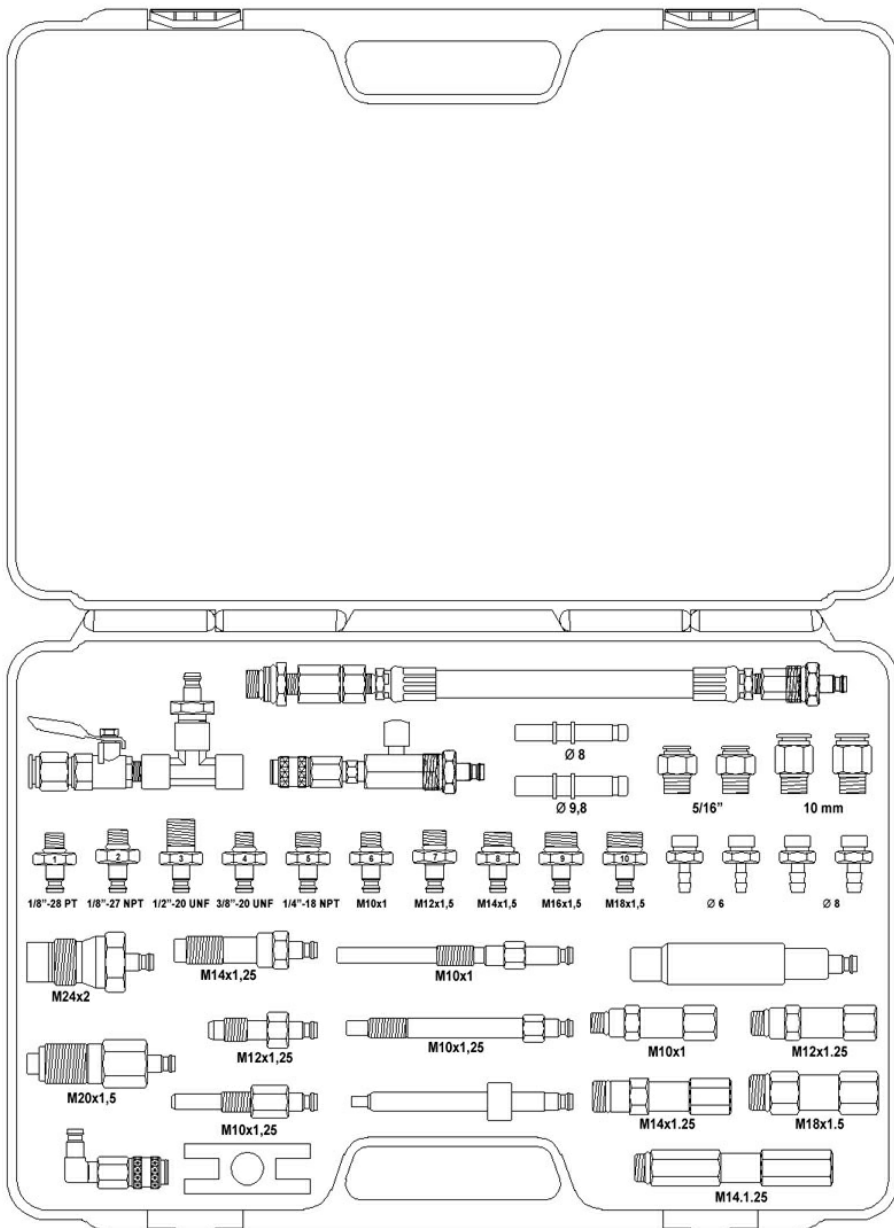

BETA 960 AD/TP Composition adaptateurs (pour testeur de pression digital Beta 960 TP)