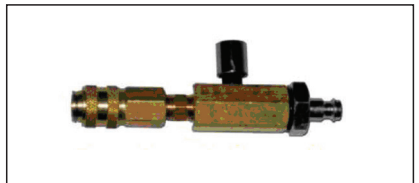

**BETA 960 PO/TP**  
Adattatori per test  
pressione olio  
10 pezzi

**BETA 960 RV/TP**  
Raccordo con valvola  
1 pezzo

**BETA 960 R/TP**  
Raccordo a 90°  
1 pezzo

**BETA 960 PBC/TP**  
Adattatori per sistema pressione benzina e  
sistema bassa pressione diesel  
common rail  
7 pezzi

**BETA 960 PO/TP**

Adaptors for oil pressure tests  
10 pieces

**BETA 960 RV/TP**

Coupler with retention and release valve  
1 piece

**BETA 960 R/TP**

90° quick coupler  
1 piece

**BETA 960 PBC/TP**

Adaptors for petrol pressure system and diesel low pressure system common rail  
7 pieces