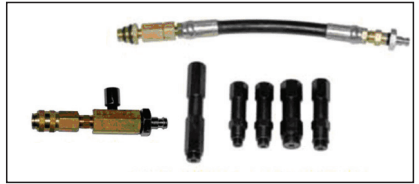

BETA 960 CB/TP

Adaptors for petrol compression tests
7 pieces