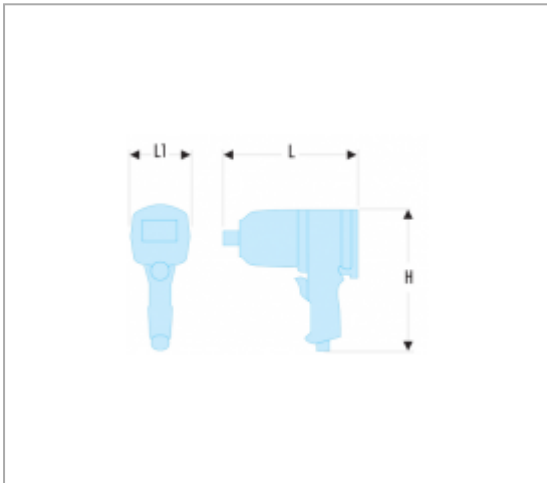

3/8" TITANIUM IMPACT WRENCH

Description :

- Light weight titanium housing for maximum durability.
- Feather throttle for maximum operator control.
- Titanium exhaust deflector & muffler.
- Over molded comfort grip.
- One hand power & reverse adjustment.
- Innovative motor construction increases durability.

References :

	H [MM]	L [MM]	L1 [MM]	TORQUE N.M	VIBRATION [M/S ²]	MAXIMUM RPM [MN]	[KG]
NJ.3000F	180	152	66	710	3,06 (K=0,79)	10500	1,3