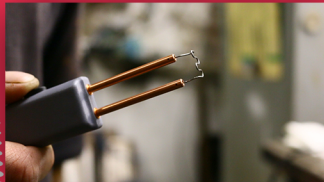

Squiggle staples prevent the spread of the broken point

Winding staples allow you 5 points of grip

Inside corner squiggle staples fit interior angles at 90 degrees

The Plastic Smart Smoother flattens the edges of the throat

Pan refrigerator

EXHIBITOR

CARDBOARD KIT

www.riplastic.it

MWM srl
Via Toscana 2 / a 40069
Zola Predosa - Bologna - Italy
Tel. +39 051 6164811
Fax +39 051 750686
www.mwmautomotive.com
mwm@mwmitalia.it