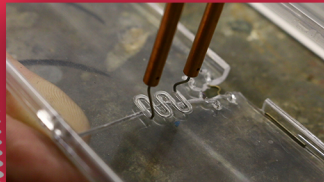

Squiggle staples prevent the spread of the broken point

Winding staples allow you 5 points of grip

Inside corner squiggle staples fit interior angles at 90 degrees

The Plastic Smart Smoother flattens the edges of the throat

Pan refrigerator

EXHIBITOR

CARDBOARD KIT

www.riplastic.it

MWM srl
Via Toscana 2 / a 40069
Zola Predosa - Bologna - Italy
Tel. +39 051 6164811
Fax +39 051 750686
www.mwmautomotive.com
mwm@mwmitalia.it