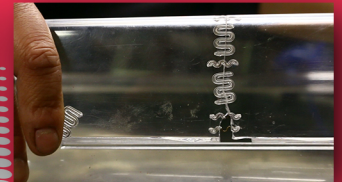

Squiggle staples prevent the spread of the broken point

Winding staples allow you 5 points of grip

Inside corner squiggle staples fit interior angles at 90 degrees

The Plastic Smart Smoother flattens the edges of the throat

Pan refrigerator

EXHIBITOR

CARDBOARD KIT

www.riplastic.it

MWM srl
Via Toscana 2 / a 40069
Zola Predosa - Bologna - Italy
Tel. +39 051 6164811
Fax +39 051 750686
www.mwmautomotive.com
mwm@mwmitalia.it