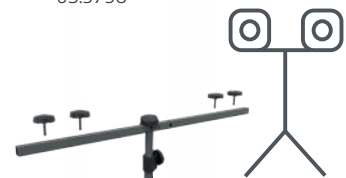

DUAL BRACKET SITE LIGHT

03.5758

Dual bracket for positioning of two SITE LIGHTs