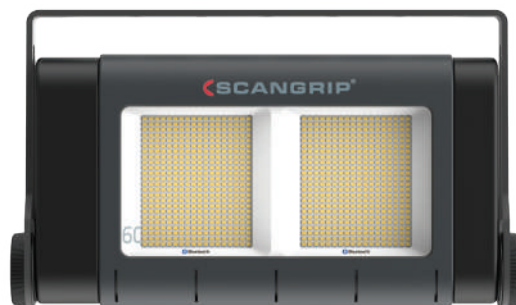

// Compact design for easy mounting

The SITE LIGHTs are designed with a built-in handle for easy carrying and mounting on tripod and masts. They are extremely compact and low weight compared to other solutions on the market, which makes the mounting of the work lights more convenient. The SITE LIGHTs come with

10-meter cable and include a DIN14640 connection adapter with bracket for mounting on a tripod.

// Built to do the job at the construction site

The SITE LIGHTs are completely dust and waterproof (IP65) and tolerate all kinds of weather conditions from -25° to +40°C. Featuring high-quality components and active cooling, the work lights have a long lifetime and keep a high performance level throughout the day.

Bluetooth®

BLUETOOTH - Light control app

- Dimmer light output into 4 levels
- Switch on/off
- Group control function, up to 4 lamps
- Assign pin code

Compliant with iPhone 5 or higher / Android 5.0 or higher. Go to iTunes App Store to download the app or download the app from scangrip.com

SITE LIGHT 30

03.5268

SITE LIGHT 60

03.5269

Large area light with BLUETOOTH and dimmer function providing up to 30000 lumen

Large area light with BLUETOOTH and dimmer function providing up to 60000 lumen

DUAL BRACKET SITE LIGHT