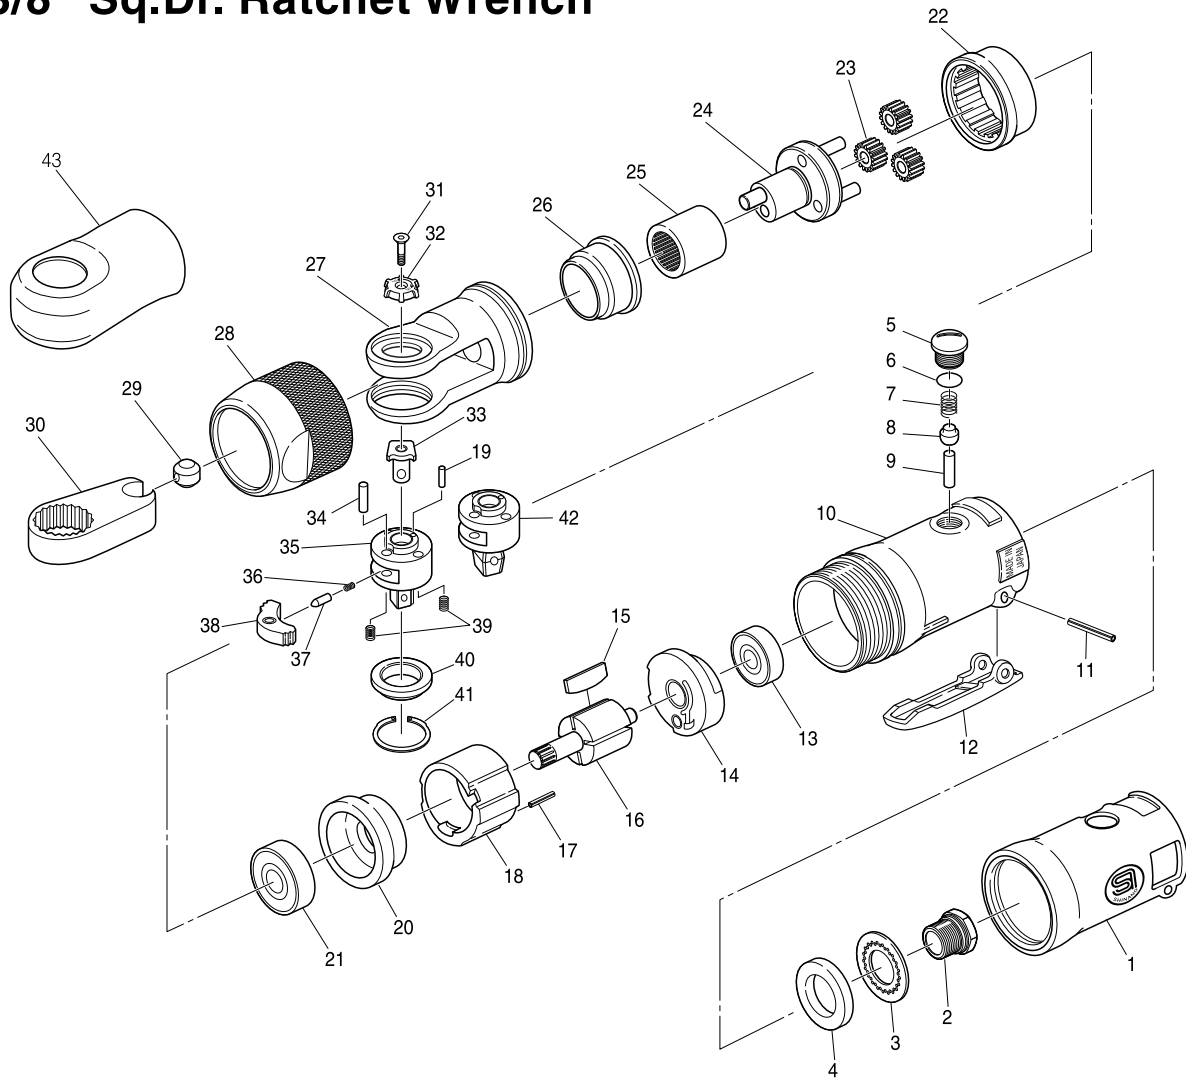

SI-1107B

1/4" Sq.Dr. Ratchet Wrench

SI-1108B

3/8" Sq.Dr. Ratchet Wrench

Ref. No.	Parts No.	Description	Q'ty	Ref. No.	Parts No.	Description	Q'ty
1	1313-3	Housing Cover	1	23	310-12	Planet Gear	3
2	1310-15	Inlet Bushing	1	24	1313-11	Crank Shaft incl. Planet Pins(310-19X3)	1
3	310Q-2	Silencer	1	25	HK1210	Needle Bearing	1
4	310Q-4	Muffler	1	26	1313-12	Needle Housing	1
5	800-14	Valve Screw	1	27	1311-2A	Ratchet Housing	1
6	S-9	O-Ring	1	28	1312-6	Lock Ring	1
7	670-49	Valve Spring	1	29	1310-20	Drive Bushing	1
8	300-10	Valve	1	30	1310-23	Yoke	1
9	310-4S	Valve Pin	1	31	Y-M30---60	Counter Sink	1
10	1313-1	Motor Housing incl.Bush(310-1S)	1	32	1310-6	Reverse Dial	1
11	30-22	Roll Pin(3φ-22)	1	33	1310-5	Reverse Shaft	1
12	1313-9	Throttle Lever	1	34	1310-26	Dowel Pin	1
13	696-ZZ	Ball Bearing	1	35	1312-12	1/4" Sq. Anvil	1
14	1313-6	Rear Plate	1	36	310-34	Reverse Spring	1
15	1313-5	Rotor Blade	4	37	310-16	Reverse Pin	1
16	1313-2	Rotor	1	38	1310-21	Ratchet Pawl	1
17	20-12	Roll Pin(2φ-12)	1	39	1310-24	Thrust Washer Spring	2
18	1313-4	Cylinder	1	40	1310-22	Thrust Washer	1
19	20-5	Roll Pin(2φ-5)	1	41	1313-30	Retaining Ring	1
20	1313-7	Front Plate	1	★42	1310W-1	3/8" Sq. Wobble Anvil	1
21	608-ZZ	Ball Bearing	1	43	1313-23R	Boot	1
22	1313-8	Internal Gear	1				