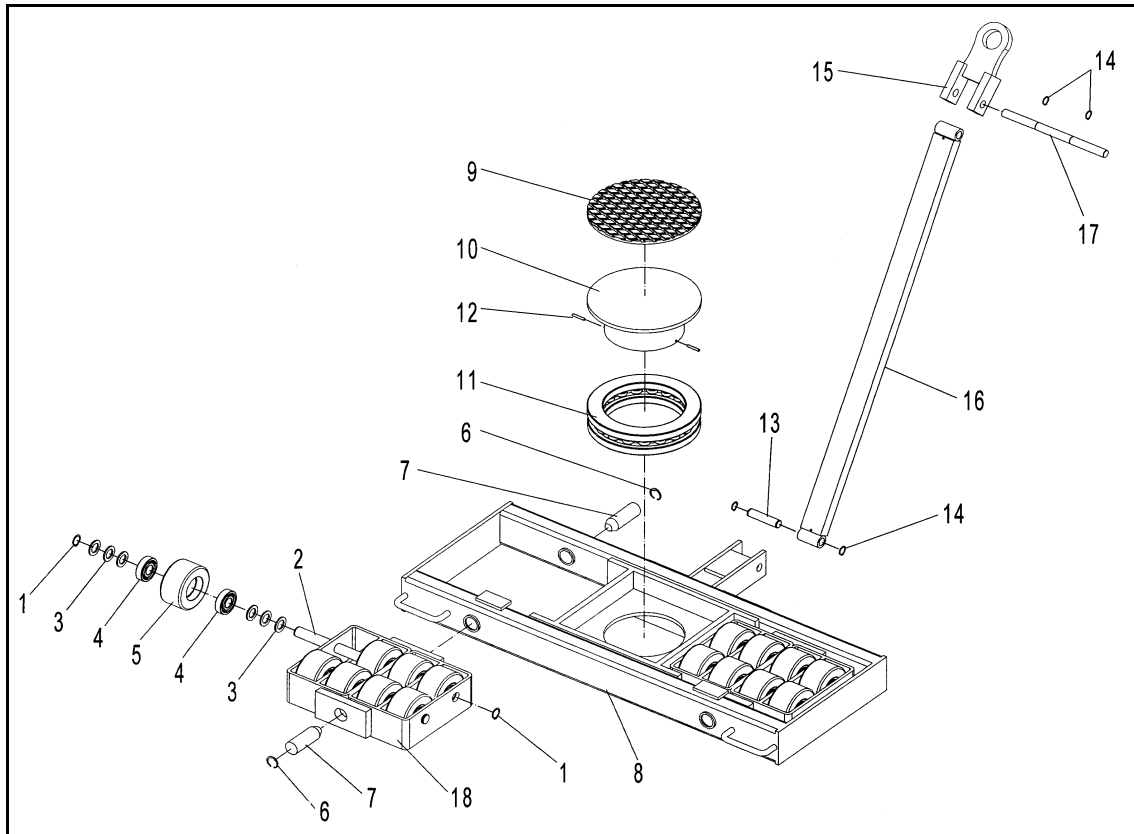

MODEL: SS240-N SS240-P 24T

No.	Description	Quantity
1	Retaining Ring	8
2	Axle	4
3	Washer	96
4	Bearing	32
5	Wheel	16
6	Retaining Ring	4
7	Shaft	4
8	Frame	1
9	Rubber Plate	1
10	Frame	1
11	Bearing	1
12	Elastic Pin	2
13	Shaft	1
14	Retaining Ring	4
15	Ring Parts	1
16	Handle	1
17	Shaft	1
18	Frame of Roller	2