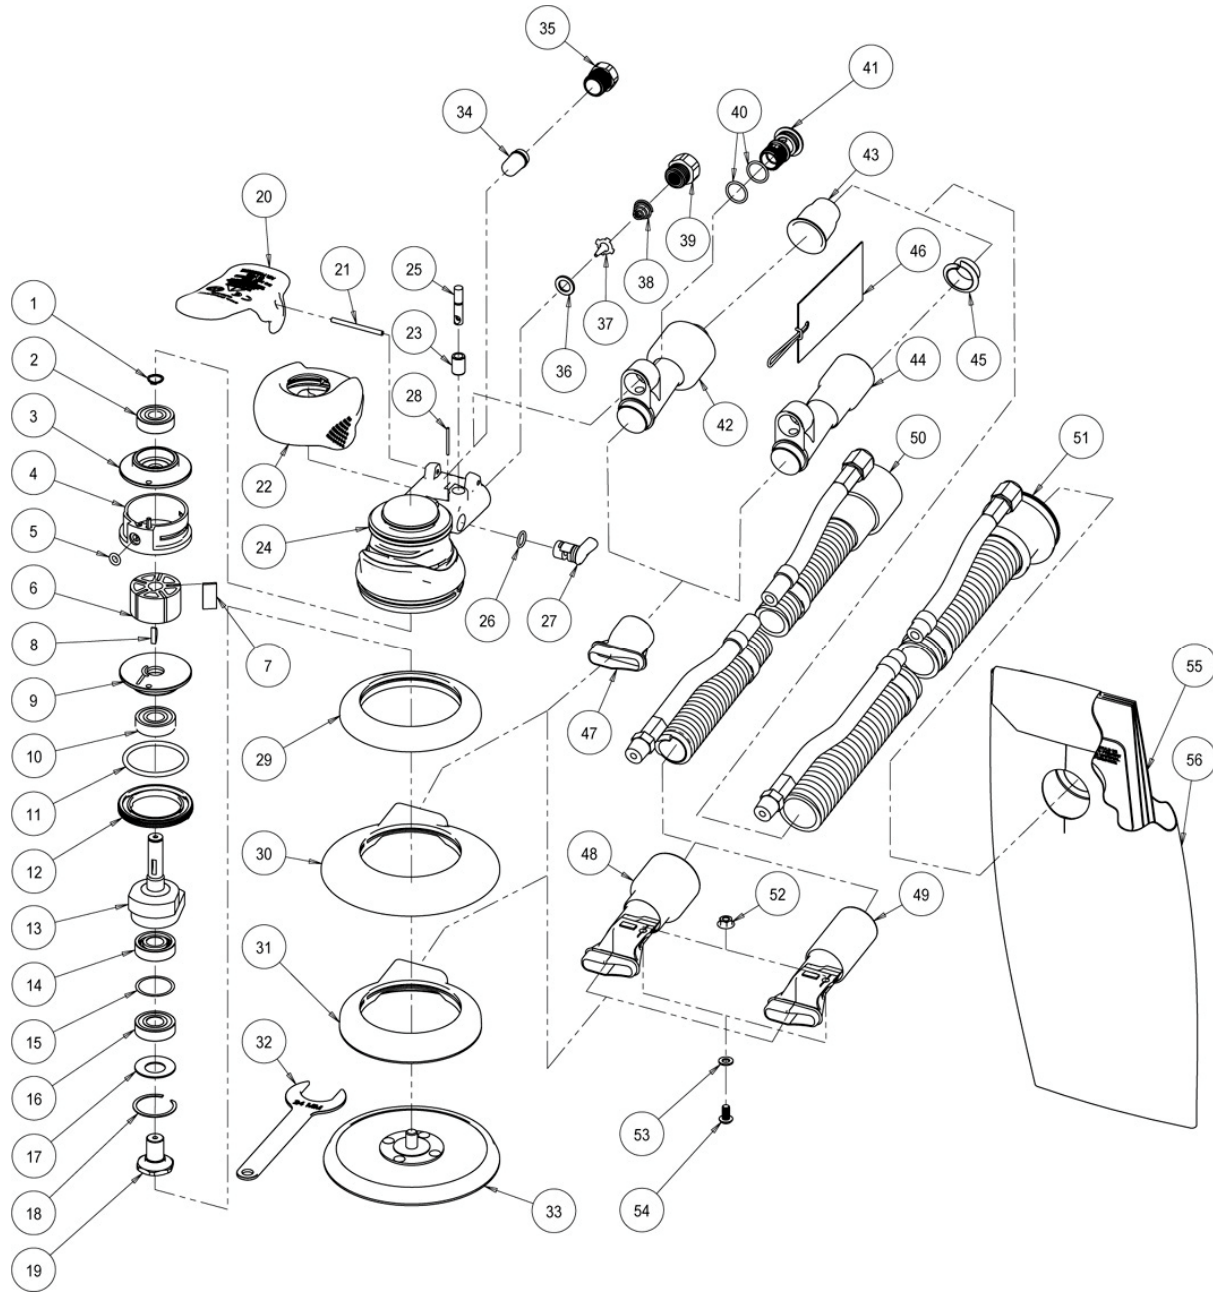

OSN-P50(60)H(F)(V)
OSC-P50(60)H(F)(V)
OSG-P50(60)H(F)(V)

NON-VACUUM RANDOM ORBITAL SANDER W/ 5"(6") HOOK (VINYL) PAD
CENTRAL VACUUM RANDOM ORBITAL SANDER W/ 5"(6") HOOK (VINYL) PAD
SELF-GENERATED VACUUM RANDOM ORBITAL SANDER W/ 5"(6") HOOK (VINYL) PAD

OSN-P50(60)H(V) NON-VACUUM RANDOM ORBITAL SANDER W/ 5"(6") HOOK (VINYL) PAD
OSC-P50(60)H(V) CENTRAL VACUUM RANDOM ORBITAL SANDER W/ 5"(6") HOOK (VINYL) PAD
OSG-P50(60)H(V) SELF-GENERATED VACUUM RANDOM ORBITAL SANDER W/ 5"(6") HOOK (VINYL) PAD

PARTS LIST

No.	Parts No.	Description	Q'ty
1	XPA0040	External Retaining Ring	1
2	XPA0021	Bearing	1
3	XPB0045	Rear End Plate	1
4	XPA0005A	Cylinder Assembly	1
5	XPA0042	O-Ring	1
6	XPB0005	Machined Rotor	1
7	XPA0010	Vane	5
8	XPA0041	Key	1
9	XPB0043	Front End Late	1
10	XPA0019	Bearing	1
11	XPA0045	O-Ring	1
12	XPA0001	Lock Ring	1
13	XPB0020	6" 5mm(3/16") Orbit Shaft Balancer	1
	XPB0028	6" 2.5mm (3/32") Orbit Shaft Balancer	1
	XPB0019	5" 5mm (3/16") Orbit Shaft Balancer	1
	XPB0027	5" 2.5mm (3/32") Orbit Shaft Balancer	1
14	XPA0035	Bearing	1
15	XPA0193	Spacer	1
16	XPA0020	Bearing	1
17	XPA0017	Belleville Washer	1
18	XPA0018	Retaining Ring	1
19	XPB0018	Spindle	1
20	XPA3125	Lever For 5mm(3/16") Orbit (No Brand)	1
	XPA3129	Lever For 2.5mm(3/32") Orbit (No Brand)	1
21	XPA0031	lever spring pin	1
22	XPB0611	Grip	1
23	XPA0015	Valve Sleeve	1
24	XPA3130	Machined Housing [SUMAKE Logo]	1
25	XPA0008	Valve Stem Assembly	1
26	XPA0043	O-Ring	1
27	XPB0440	Side Speed Control	1
28	XPA1914	Dowel Pin	1