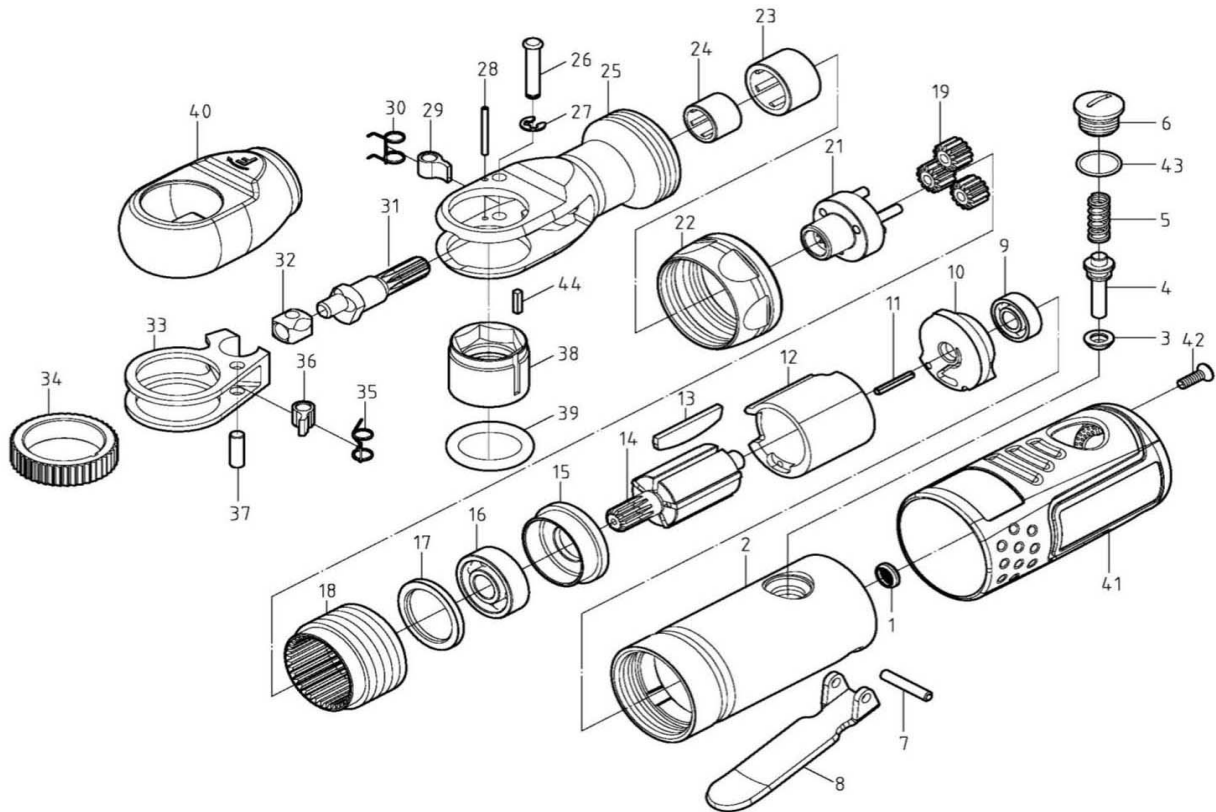

ST-RW220

MINI AIR THRU-HOLE RATCHET WRENCH

PARTS LIST

No.	Parts No.	Description	Q'ty
1	J2-080108001	Air Strainer	1
2	J2-001124603	Housing	1
3	J2-032101601	Anvil Collar	1
4	J2-010101601	Pin Valve Rod	1
5	J2-007112701	Spring	1
6	J2-049105201	Screw	1
7	J2-9283016	Spring Pin	1
8	J2-030101602	Trigger	1
9	J2-902696-04	Ball Bearing	1
10	J2-011102401	Rear Plate	1
11	J2-9282014	Spring Pin	1
12	J2-012102401	Cylinder	1
13	J2-014101601	Blade	5
14	J2-013125101	Rotor	1
15	J2-015102401	Front Plate	1
16	J2-902608-06	Ball Bearing	1
17	J2-016101601	Washer	1
18	J2-034125101	Internal Gear	1
19	J2-036125101	Gear	3
21	J2-037125201	Gear Carrier	1
22	J2-035101601-02	Lock Nut	1
23	J2-9011212	Needle Bearing	1

No.	Parts No.	Description	Q'ty
24	J2-9010910	Needle Bearing	1
25	J2-038125201	Ratchet Housing	1
26	J2-054101601	Pin	1
27	J2-905003	E-Ring	1
28	J2-9281518	Spring Pin	1
29	J2-041101603	Ratchet Pawl	1
30	J2-042101601	Spring	1
31	J2-039101201	Eccentric Shaft	1
32	J2-040101601	Drive Bushing	1
33	J2-043112901	Yoke	1
34	J2-044112901	Gear	1
35	J2-042101602	Spring	1
36	J2-041101604	Ratchet Pawl	1
37	J2-91704012	Pin	1
38	J2-018112901	Bushing	1
39	J2-916015819	O-Ring	1
40	J2-045101601	Cover	1
41	J2-045124601	Exhaust Deflector	1
42	J2-049104101	Screw	1
43	J2-916008819	O-Ring	1
44	J2-081112901	Key	1