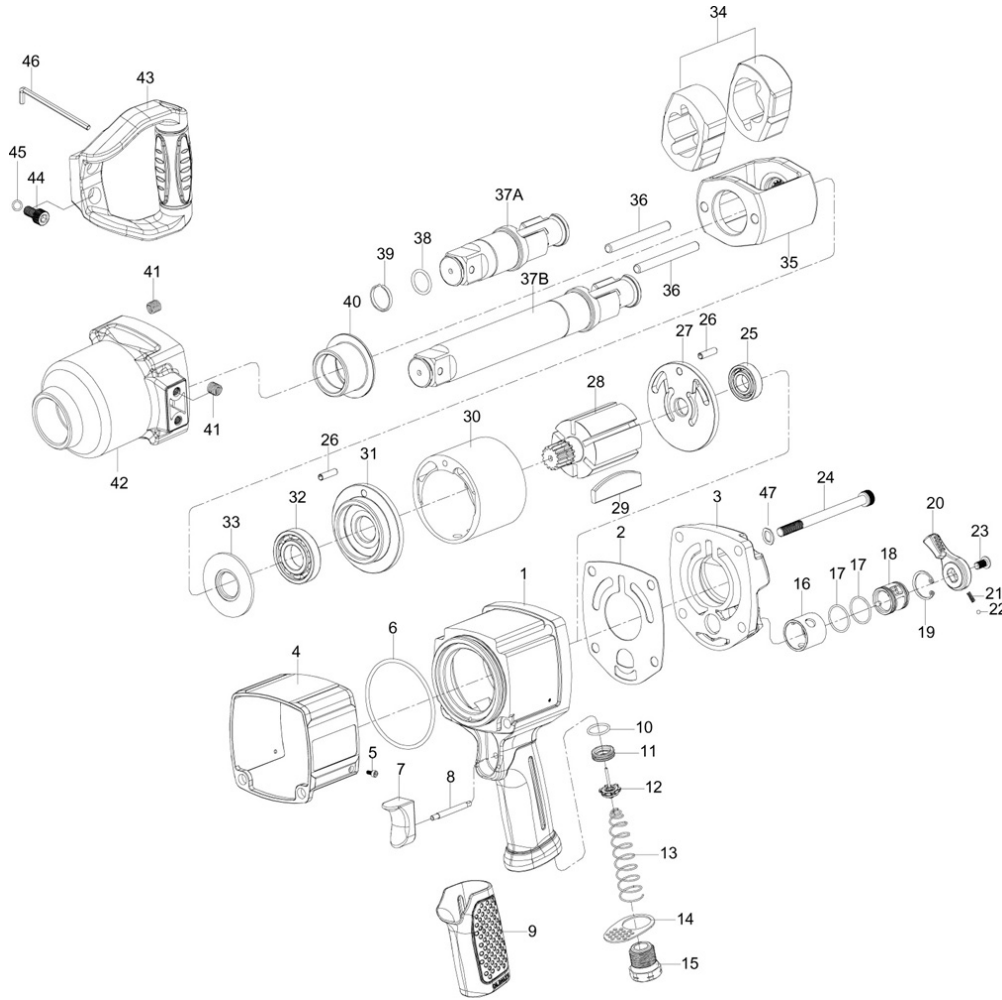

ST-5830P(-6)

1" SQ. DR. SUPER DUTY AIR IMPACT WRENCH (W/6" ANVIL) (TWIN-HAMMER)

PARTS LIST

No.	Parts No.	Description	Q'ty
1	5830P-01	Housing Ass'y [Incl. 9, 10, 11]	1
2	5830P-02	Gasket	1
3	5830P-03	Backhead [Incl. 16]	1
4	5830P-04	Rubber Grip	2
5	5830P-05	Screw	1
6	5830P-06	O-Ring	1
7	5830P-07	Trigger	1
8	5830P-08	Trigger Pin	1
12	5830P-12	Throttle Valve	1
13	5830P-13	Spring	1
14	5830P-14	Exhaust Deflector	1
15	5830P-15A	Air Inlet (PT19)	1
	5830P-15B	Air Inlet (NPT18)	1
16	5830P-16	Reverse Valve Bushing	1
17	5830P-17	O-Ring	2
18	5830P-18	Reverse Valve	1
19	5830P-19	Retainer	1
20	5830P-20	Reverse Valve Knob	1
21	5830P-21	Spring	1
22	5830P-22	Steel Ball	1
23	5830P-23	Screw	1
24	5830P-24	Screw	4
26	5830P-26	Pin	2

No.	Parts No.	Description	Q'ty
27	5830P-27	End Plate Ass'y [Incl. 25]	1
28	5830P-28	Rotor	1
29	5830P-29	Rotor Blade	6
30	5830P-30	Cylinder	1
31	5830P-31	End Plate	1
32	5830P-32	End Plate	1
33	5830P-33	Bearing	1
34	5830P-34	Hammer	2
35	5830P-35	Hammer Frame	1
36	5830P-36	Hammer Pin	2
37	5830P-37A	1" Anvil	1
	5830P-37B	6" Ext. 1" Dr. Anvil	1
38	5830P-38	O-Ring	1
39	5830P-39	Socket Retainer	1
42	5830P-42	Hammer Case Ass'y [Incl. 40, 41(6)]	1
43	5830P-43	Side Spade Handle	1
44	5830P-44	Screw	2
45	5830P-45	Washer	6
46	5830P-46	Hex. Key Wrench	1
47	5830P-47	Washer	4
TK	5830P-TK	Tune-Up Kit [Incl. 2, 6, 10, 13, 17(2), 21, 22, 25, 29(6), 38, 39]	