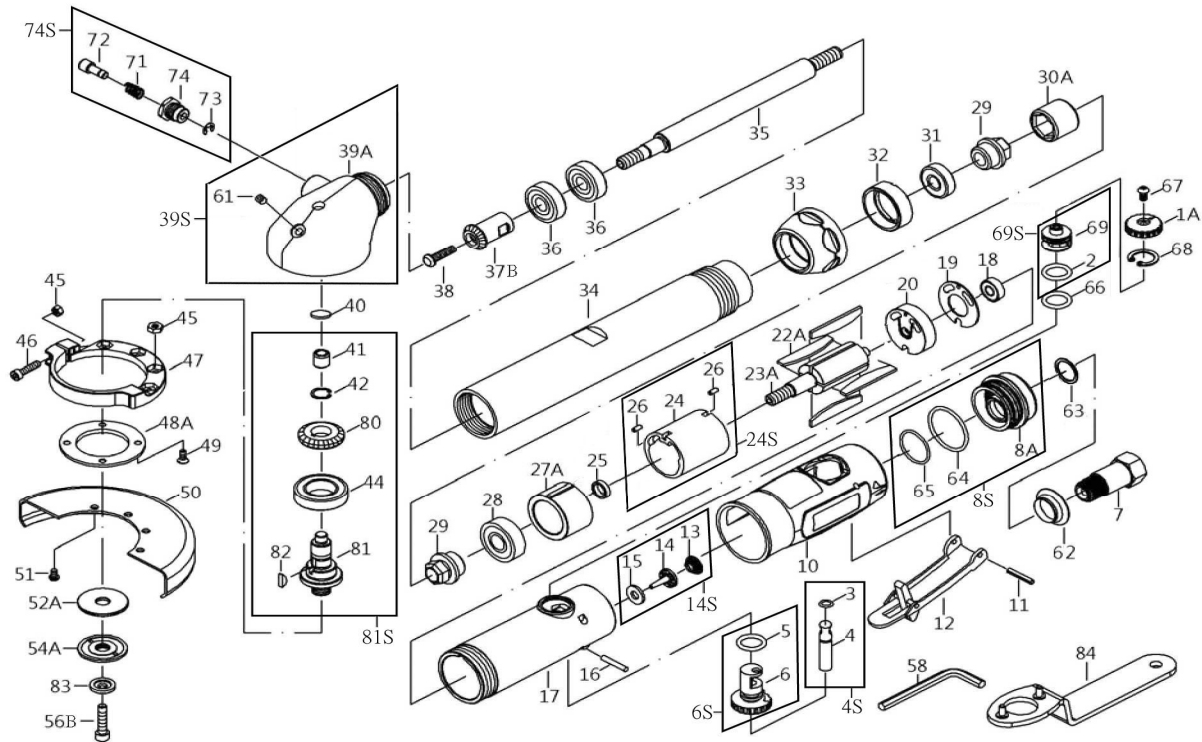

ST-7841SL EXTENDED 4" REVERSIBLE AIR ANGLE CUTTER (LOW NOISE)

PARTS LIST

No.	Parts No.	Description	Q'ty
1A	7841-01A	Regulator	1
2	7841-02	O-Ring (AS015)	1
3	7841-03	O-Ring (3.5x1.4)	1
4S	7841-04S	Valve Stem Set [Incl. 3, 4]	1
5	7841-05	O-Ring (P10)	1
6S	7841-06S	Regulator Set [Incl. 5, 6]	1
7	7841-07A	Air Inlet (PT19)	1
	7841-07B	Air Inlet (NPT18)	1
8S	7841-08S	Muffler Set [Incl. 8A, 64, 65]	1
10	7841-10	Protecting Rubber	1
11	7841-11	Pin	1
12	7841-12	Lever	1
13	7841-13	Spring	1
14S	7841-14S	Valve Set [Incl. 13, 14, 15]	1
15	7841-15	Washer (6x13.8x1.6T)	1
16	7841-16	Pin (2.8x25.8L)	1
17A	7841-17A	Housing	1
18	7841-18	Bearing (626)	1
19	7841-19	Washer (17x33.2x0.8T)	1
20	7841-20	Rear Plate	1
22A	7841-22A	Rotor Blade	4
23A	7841L-23A	Rotor	1
24S	7841L-24S	Cylinder Set [Incl. 24, 26(2)]	1
25	7841-25	Bearing Spacer	1
26	7841-26	Pin (2.5x6L)	2
27A	7841L-27A	Front Plate	1
28	7841-28	Bearing (6000ZZ)	1
29	7841L-29	Coupling Nut	2
30A	7841L-30A	Coupling	1
31	7841L-31	Bearing (699)	1
32	7841-32	Nut	1
33	7841-33	Clamp Nut	1
34	7841L-34	Spindle Housing	1
35	7841L-35	Spindle	1
36	7841-36	Bearing (609)	2
37B	7841-37B	Pinion Gear (15T)	1
38	7841L-38	Screw (M4x20)	1
39S	7841-39S	Angle Housing Set [Incl. 39A, 61]	1

No.	Parts No.	Description	Q'ty
40	7841-40	Washer	1
41	7841-41	Bearing (HKU609)	1
42	7841-42	Snap Ring	1
44	7841-44	Bearing (6904)	1
45	7841-45	Nut	5
46	7841-46	Screw (M4x20)	1
47	7841-47	Handle Link	1
48A	7841-48A	Face Plate	1
49	7841-49	Screw (M4x10)	4
50	7841L-50	Disc Cover	1
51	7841-51	Screw (M4x6)	4
52A	7841-52A	Washer (3/8")	1
	7841-52A-1	Washer (5/8")	1
54A	7841-54A	Disc Nut	1
56B	7841L-56B	Screw	1
58	7841-58	Hex. (4mm)	1
61	7841-61	Oil Cup	1
62	7841-62	Muffler Body	1
63	7841-63	Washer	1
64	7841-64	O-Ring (AS125)	1
65	7841-65	O-Ring (S30)	1
66	7841-66	O-Ring (S16)	1
67	7841-67	Screw (M4x8)	1
68	7841-68	Snap Ring (RTW-18)	1
69S	7841-69S	Regulator Set [Incl. 2, 69]	1
71	7841-71	Spring	1
72	7841-72	Pin	1
73	7841-73	Snap Ring	1
74S	7841-74S	Spindle Lock Set [Incl. 71, 72, 73, 74]	1
80	7841-80	Pinion Gear (18T)	1
81S	7841-81S	Shaft Set [Incl. 41, 42, 44, 80, 81, 82]	1
82	7841-82	Key	1
83	7841-83	Washer	1
84	7841-84	Wrench	1