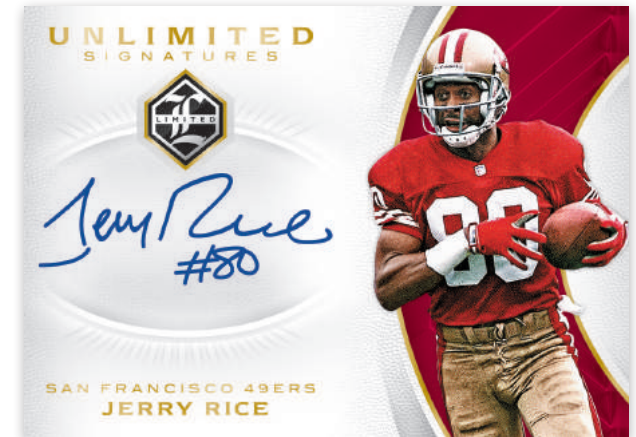

UNLIMITED SIGNATURES

Unlimited Signatures is loaded with autographs from legends and current NFL stars. Search for short-printed autographs like

Joe Montana & Matt Ryan!

- Unlimited Signatures (#'d/99 or less)
- Unlimited Signatures Silver Spotlight (#'d/50 or less)
- Unlimited Signatures Gold Spotlight (#'d/25 or less)
- Unlimited Signatures Ruby Spotlight (#'d/10 or less)
- Unlimited Signatures Emerald Spotlight (#'d/5 or less)
- Unlimited Signatures Sapphire Spotlight (#'d/1)