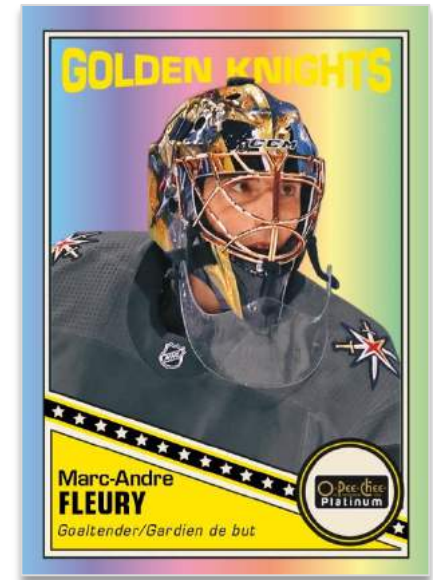

BASE SET

Marquee Rookies

The 200-card **Base Set** features 150 active veterans and 50 top rookies, each on radiant platinum stock!

ROOKIE AUTO

Orange Checkers Parallel

Grab some of the season's first hard-signed rookie autograph cards! The **Rookie Auto** insert boasts eight colorful parallels, including the **Hobby exclusive** Orange Checkers parallel.

RETRO

The O-Pee-Chee Platinum **Retro** cards are back! This popular insert features three serial numbered parallels and an autograph parallel.

BASE SET

Sunset Parallel

BASE SET

Red Prism Parallel

BASE SET

Golden Treasures Parallel

A player collectors' dream, O-Pee-Chee Platinum features 10 dazzling **Base Set** parallels!
 The impressive list includes two brand new creations (**Sunset & Matte Pink**) and a **Hobby exclusive** (**Orange Checkers**).
 Additionally, seven of the 10 parallels are serial numbered, highlighted by the super rare **Golden Treasures** 1-of-1's!