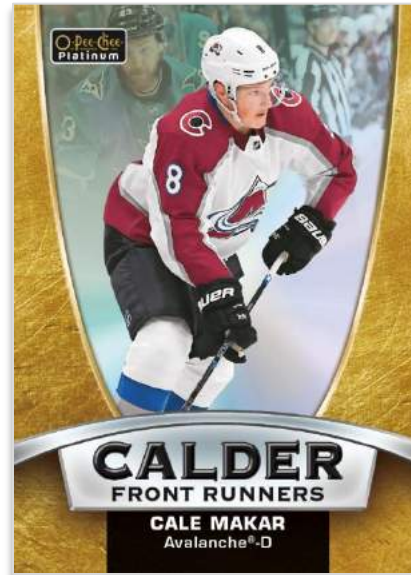

CALDER FRONT RUNNERS

CONFIGURATION

4 Cards per Pack
20 Packs per Box

BOX BREAK

(on average)

6
Retro Cards
5
Base Set – Rainbow Parallel Cards
2
Base Set – Sunset Parallel Cards
2
Numbered Base Set Parallels
1
Hard-Signed Autograph!

www.UpperDeck.com