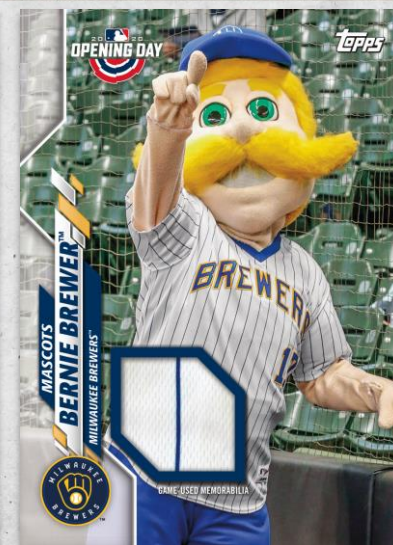

Mascot Relic Card