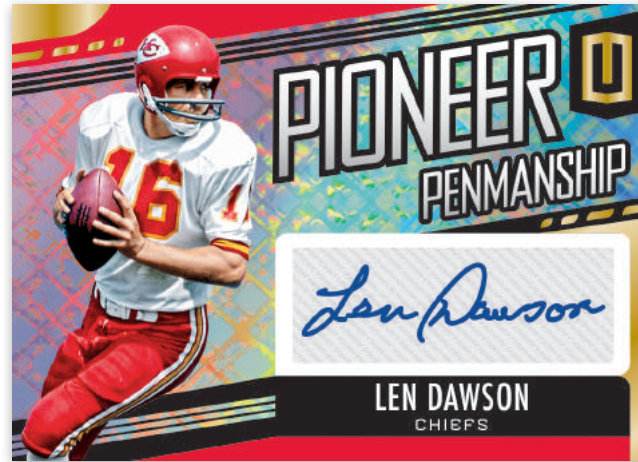

PIONEER PENMANSHIP

Pioneer Penmanship celebrates some of the greatest legends to play the game! Look for autographs from players who played from the 1950s, '60s, '70s, '80s and '90s! These cards are sequentially numbered to 99 or less!