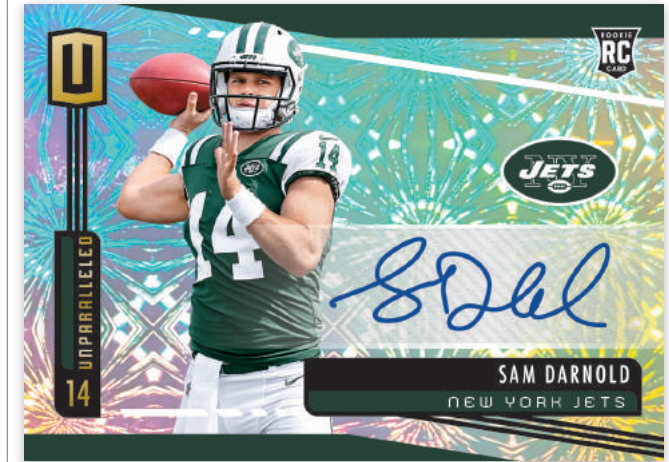

ROOKIE SIGNATURES FIREWORKS

Rookie Signatures features a star-studded list of rookie signers!

- Rookie Signatures - not #'d
- Rookie Signatures Hyper - max #'d/25
- Rookie Signatures Fireworks - #'d/5
- Rookie Signatures Burst - one-of-one