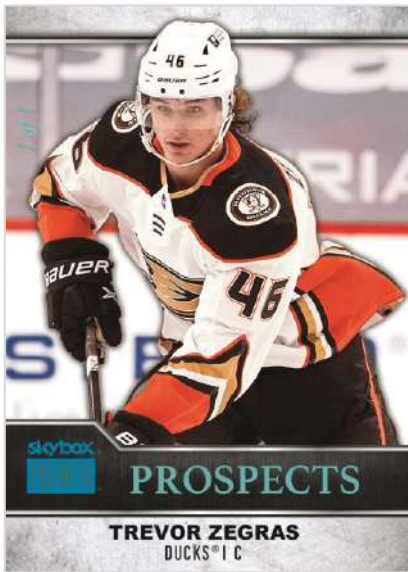

BASE SET

Regular

BASE SET ROOKIES

Green PMG Parallel

97-98 RETROS

Regular

The 200-card **Base Set** breaks down as follows:

100 Regular Star Veteran Cards

50 Rookie Cards

50 Alternate Jersey Variation Cards

(Grab at least 1 Rookie or Alternate Jersey Variation card per pack, on average)

Look for a bevy of numbered **PMG** (Precious Metal Gems) and **autograph** parallels of the entire Base Set.

This set features the top 50 rookies in the league. Each card sports a unique background featuring original artwork from the 1997-98 Metal Universe Base Set!

Keep an eye out for numbered **PMG** and **Purple Spectrum** parallels.

SKYBOX PREMIUM PROSPECTS

Star Diamonds Parallel

This set features the top 2021-22 rookie prospects!

Look out for four low-numbered parallels, including the Star Emeralds Auto parallel and the Star Diamonds parallel.