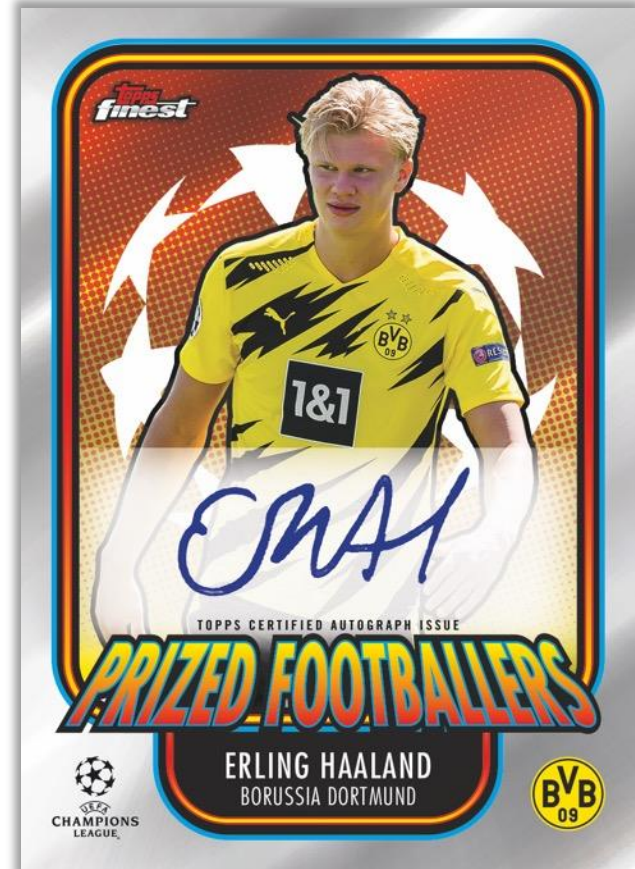

Prized Footballer Autograph Parallel Card

AVAILABLE IN HOBBY SHOPS FEBRUARY 2021!

Solicitation subject to change. Final odds/athletes subject to actual production runs.