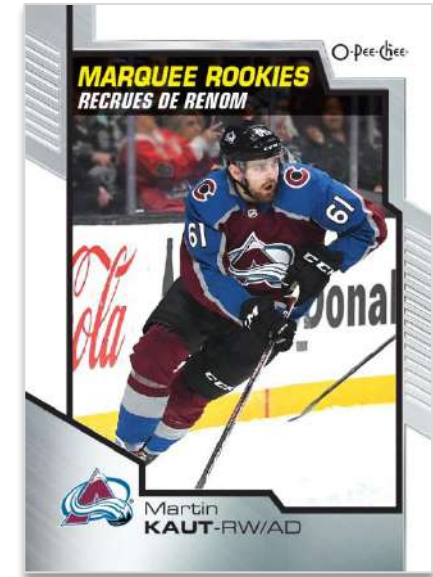

O-Pee-Chee®

2020-21 HOCKEY

BASE SET

BASE SET – RETRO VARIATION

MARQUEE ROOKIE

Sporting a robust 600-card base set, O-Pee-Chee perennially features the most comprehensive single-season Hobby set in hockey. The base set includes a high-series subset featuring 30 Marquee Rookies, 20 Marquee Legends, 31 Team Checklists, 10 Season Highlights and nine Team Leaders. 2020-21 O-Pee-Chee also boasts two base set parallels and one base set variation:

Retro Variation (1:2 Retail, 2:1 Fat Packs)

Blue Border Parallel (1:6 Retail, 1:3 Fat Packs)

Red Border Parallel (1:36 Retail, 1:18 Fat Packs)

O-pee-chee®

2020-21 HOCKEY

O-PEE-CHEE PREMIER TALLBOYS

Regular & Yellow Border Parallel