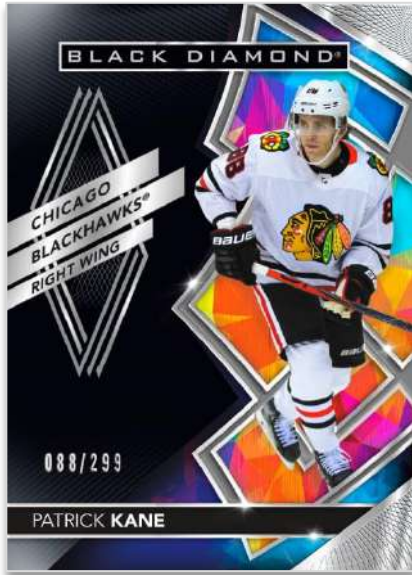

BLACK DIAMOND[®]

2020-21 HOCKEY ♦ HOBBY

Product depicted for demonstration purposes only and is subject to change without further notice. © 2020 UDC. 5830 El Camino Real, Carlsbad, CA 92008. All rights reserved. NHL and the NHL Shield are registered trademarks of the National Hockey League. All NHL logos and marks and NHL team logos and marks depicted herein are the property of the NHL and the respective teams and may not be reproduced without the prior written consent of NHL Enterprises, L.P. © NHL 2020. All Rights reserved. © NHLPA. Officially Licensed Product of the NHLPA. NHLPA, National Hockey League Players' Association and the NHLPA logo are trademarks of the NHLPA and are used under license. Hockey Hall of Fame name and logo are registered trademarks of the Hockey Hall of Fame and Museum ("HHFM"), Toronto, Canada. © 2020 HHFM. All rights reserved.

BLACK DIAMOND®

2020-21 HOCKEY

BASE SET

Regular

The **Base Set** is numbered to 299 and boasts a deep lineup of serial-numbered autograph, premium memorabilia and **Diamond Relic** parallels! Keep an eye out for the 1-of-1 **Pure Black Diamond Relic** (1-4 diamonds) parallel set.

DIAMOND RELIC ROOKIES

Double Diamond

The coveted **Diamond Relic Rookies** cards are back! Each card in this set of top prospects boasts one to four diamonds. The better the prospect, the more diamonds the card will feature. Additionally, every card in this set and its three parallels are numbered to 99 or less, including the highly-sought after 1-of-1 **Pure Black** parallel cards!