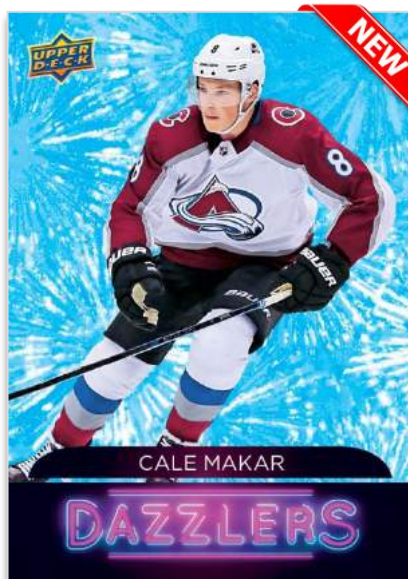

DAZZLERS

Blue