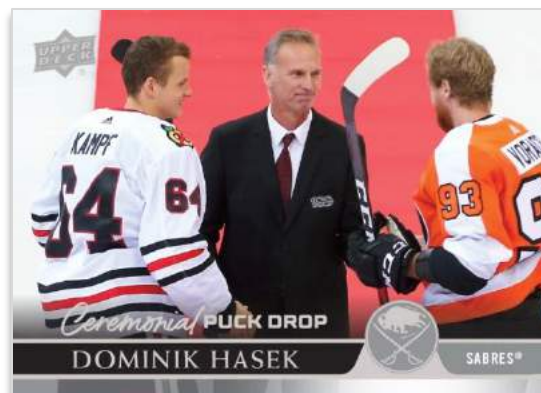

NHL Worldwide, Debut Dates, Predominant and/or Rookie Retrospective Cards

4

UD Canvas Cards

UD Portraits Cards

1

Dazzlers - Blue Card

CLEAR CUT FOUNDATION DUOS

The rare, highly-collectible **Clear Cut PETG** inserts return at a rate of one per case, on average. This year's themes include **Foundation Duos, Leaders Trios, Honoured Members Updates** and **Cup Components**.

CEREMONIAL PUCK DROP

Regular

This rare insert returns boasting a checklist slated to include Hall of Famers such as **Dominik Hašek**.

Chase Card Alert!

Look for ultra-rare autographed versions!

Content is subject to change.
Card images are solely for the purpose of design display.