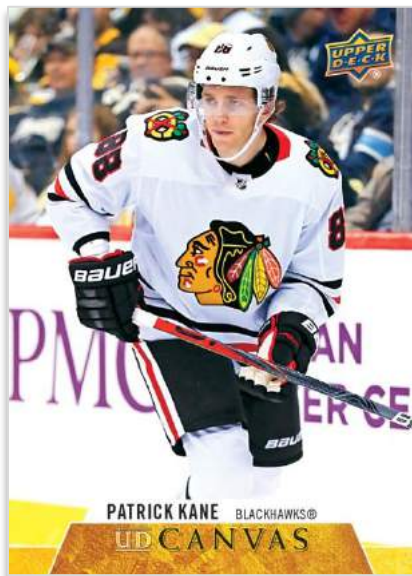

Dazzlers: A brightly-colored collection of full-bodied active stars popped-out (no background). Look for the rare **Pink** parallel!

Predominant: A collection of today's biggest superstars presented in color against a black & white background. Look for **Gold** parallel cards too!

Debut Dates (Not Pictured): An insert commemorating the 1st game for the top players to debut in '19-20 & complimented by **Jersey** & **Patch** parallels.

Content is subject to change.

Card images are solely for the purpose of design display.

UPPER DECK

2020-21 SERIES ONE HOCKEY

UD CANVAS

Regular

Another favorite among collectors, the **UD Canvas** insert returns featuring a collection of the top stars along with the best of the **Young Guns!**