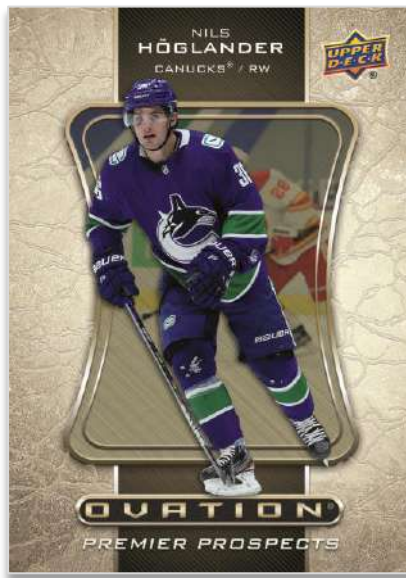

OVATION ROOKIES Standing Ovation Parallel

Ovation and **Ovation Rookies** feature star veterans and top rookies, respectively.

Look for the low-numbered Standing Ovation parallel of both sets.

All cards are 40 pts.

Collect one **Ovation** card per box, on average.