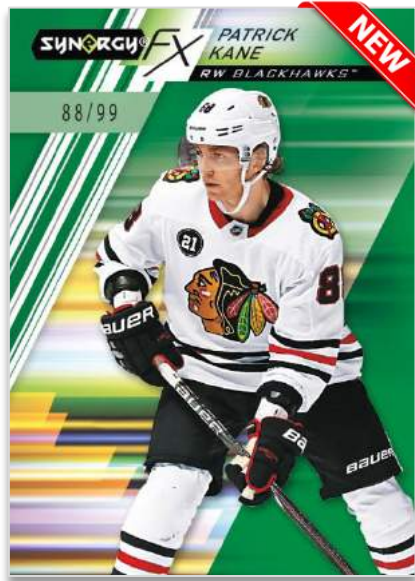

## BASE SET VETERANS

Regular

2020-21 Synergy® Hockey sports a diverse 100-card **Base Set** featuring 40 Veterans, 10 Legends, 40 Rookies and 10 SP Rookie Portraits. Look for rookie cards #'d to 21 and high series rookie cards #'d to 11!