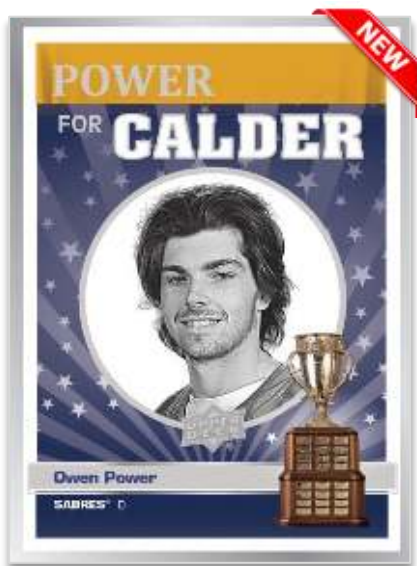

2022-23 HOCKEY SERIES TWO

CALDER CANDIDATES

Regular