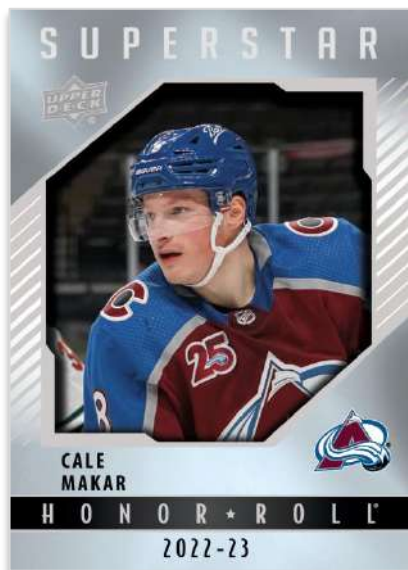

2022-23 HOCKEY SERIES ONE

BASE SET
Regular

YOUNG GUNS®
Regular

UD CANVAS®
Regular

The first installment of Upper Deck's flagship product sports the first 250 cards of the 2022-23 base set. The set includes 198 regular cards, 49 **Young Guns®** cards and three checklist cards.

Young Guns® are perennially the most anticipated rookie cards of the year!

UD Canvas®, a longtime favorite among collectors, returns featuring a collection of the top stars in the game today along with the best of the **Young Guns®**! Series One contains the first 120 cards of this inter-series set.

Content is subject to change without further notice.
Card images are solely for the purpose of design display.

2022-23 HOCKEY SERIES ONE

HONOR ROLL®
Regular

The popular **Honor Roll®** set, featuring a star-studded checklist, is back!

BLUE FREESTYLES

New Insert Sets!
The latest edition of Series One sports three new insert sets sure to please everyone, from the casual fan to the avid collector:

Freestyles: This colorful set is sure to be a hit! Blue versions can be found in the Blaster boxes, Starter Kit and Tin, and Red versions can be found in Retail boxes and Gravity Feed packs.