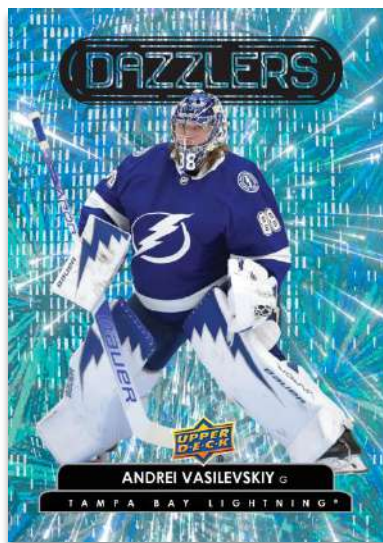

BLUE FREESTYLES

New Insert Sets!
The latest edition of Series One sports three new insert sets sure to please everyone, from the casual fan to the avid collector:

Freestyles: This colorful set is sure to be a hit! Blue versions can be found in the Blaster boxes, Starter Kit and Tin, and Red versions can be found in Retail boxes and Gravity Feed packs.

Centre of Attention: A collection of the best veteran centers in the league.

Defense Mechanism: A collection of the best goalies in the league.

CENTRE OF ATTENTION

Content is subject to change without further notice.
Card images are solely for the purpose of design display.

2022-23 HOCKEY SERIES ONE

UD PORTRAITS

Regular

The popular **UD Portraits** insert is back with a spectacular new design! This set consists of stars and short-printed superstars.

DAZZLERS

Blue

Dazzlers is a stunning, brightly-colored collection of full-bodied active stars popped-out (no background) on patterned foilboard.