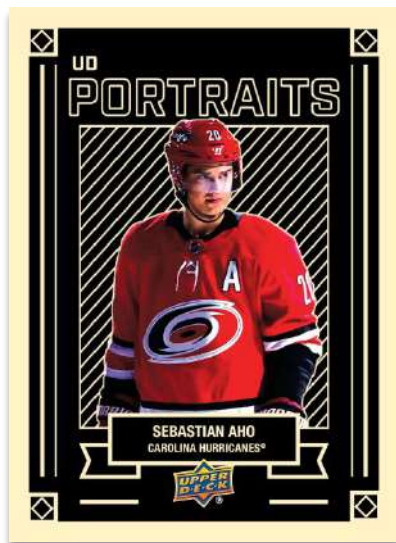

BLUE FREESTYLES

New Insert Sets!
The latest edition of Series One sports three new insert sets sure to please everyone, from the casual fan to the avid collector:

Freestyles: This colorful set is sure to be a hit! Blue versions can be found in the Blaster boxes, Starter Kit and Tin, and Red versions can be found in Retail boxes and Gravity Feed packs.

2022-23 HOCKEY SERIES ONE

UD PORTRAITS

Regular

The popular **UD Portraits** insert is back with a spectacular new design! This set consists of stars and short-printed superstars.

DAZZLERS

Blue

Dazzlers is a stunning, brightly-colored collection of full-bodied active stars popped-out (no background) on patterned foilboard.