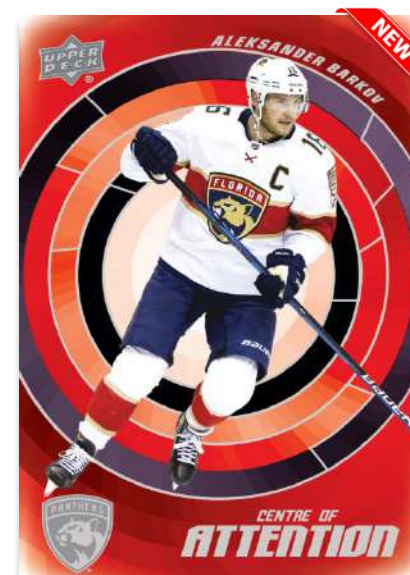

CENTRE OF ATTENTION

Content is subject to change without further notice.
Card images are solely for the purpose of design display.