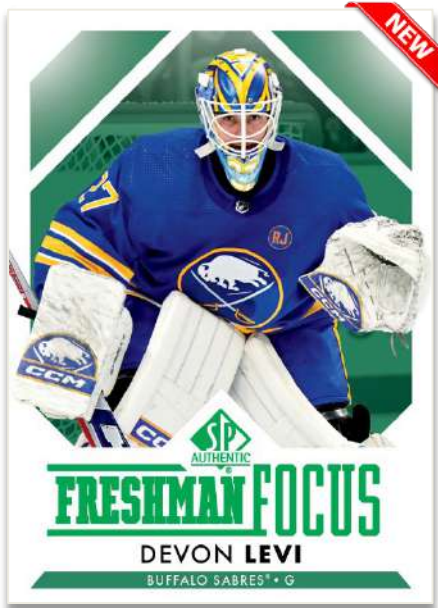

2023-24

HOBBY

FRESHMAN FOCUS
Green Parallel

EVOLVE
Blue Parallel

Look for cards from these insert sets:

NEW! Evolve: This unique insert, making its debut in SP Authentic, features players who have evolved throughout their playing careers!