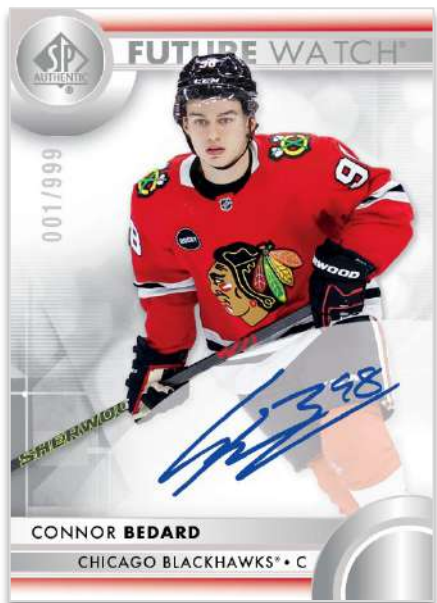

2023-24

HOBBY

AUTOGRAPH FUTURE WATCH ROOKIES

Regular

FUTURE WATCH

Limited Gold Parallel

The popular SP Authentic base set features 100 star veterans and 100 **Future Watch Rookies**. The perennially-coveted and serially-numbered **Autograph Future Watch Rookies** cards are sure to be some of the biggest chases of the product!

COLLECT TWO AUTOGRAPHS PER BOX! (on average) Every box contains, on average, one **Autograph Future Watch Rookies** card and an additional autograph card, which could be a second **Autograph Future Watch Rookies** card!

Look for **Future Watch - Limited Red, Limited Gold, and Limited Black** cards! These cards are unsigned versions of the **Future Watch Rookies** cards that can be collected alongside the **Limited Blue, Limited Green, Limited Red, Limited Gold, and Limited Black** parallels of the regular base set. Collect ten **Limited Red** cards per box, on average!