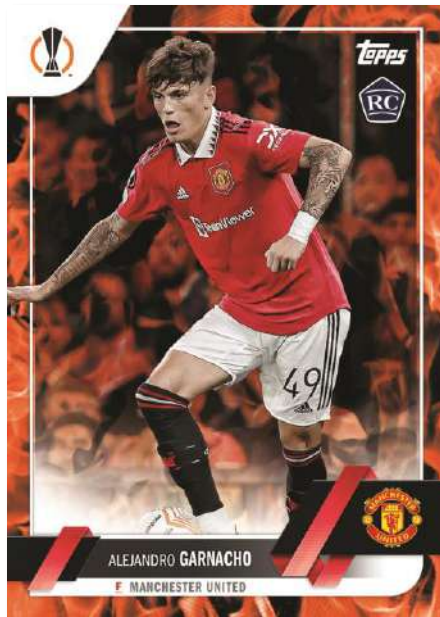

TOPPS' UEFA CLUB COMPETITIONS 2022/23

BASE CARDS

BASE SET

Collect all 200 Base Set cards, including the special 3-card **Title Winners** subset highlighting Real Madrid, Eintracht Frankfurt and Roma's 2021/22 wins and an all-new base design showcasing the next generation of top talent in the 15-card subset **Future Stars**.

The iconic Rookie Cup logo returns to reveal Topps **All-Star Rookie Cup Team**, highlighting the top performing rookies from the previous season's competition.

Look out for **Base Card Short Prints** and **Super Short Prints** featuring captivating and unique moments of legends, rookies and top stars!

BASE SET PARALLELS

- Inferno Foil Parallel: 4 Per Value Box, on average.
- Icy Aqua Foil Parallel: sequentially #'d to 399.
- Yellow Foil Parallel: sequentially #'d to 299.
- Neon Green Foil Parallel: sequentially #'d to 199.
- Black & White Icy Foil Parallel: sequentially #'d to 150.
- Green Inferno Foil Parallel: sequentially #'d to 125.
- Icy Blue Foil Parallel: sequentially #'d to 99.
- Purple Foil Parallel: sequentially #'d to 75.
- Gold Foil Parallel: sequentially #'d to 50.
- Icy Black Foil Parallel: sequentially #'d to 10.
- Red Foil Parallel: sequentially #'d to 5.
- Printing Plates: sequentially #'d 1 of 1.
- FoilFractor Parallel: sequentially #'d 1 of 1.

Base Card Inferno Parallel –
Alejandro Garnacho