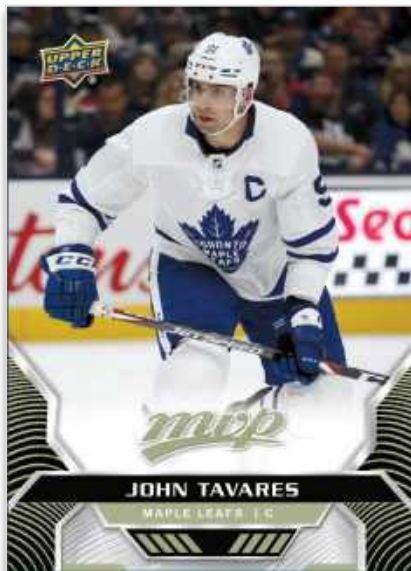

BASE SET
Regular

BASE SET: HIGH SERIES SP'S
Regular

COLORS & CONTOURS
Gold

Your 2020-21 hockey card collection starts here with MVP's impressive 250-card Base Set, including **50 High Series Star & Rookie SP's!**