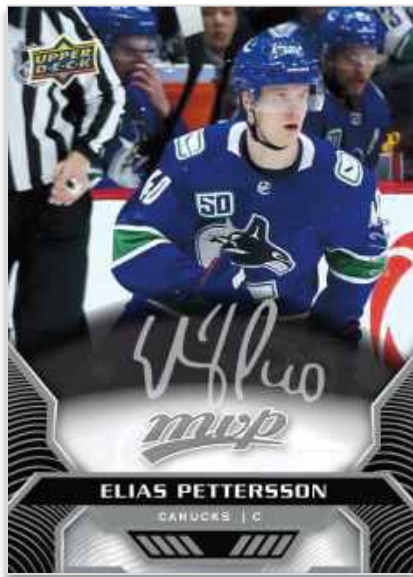

BASE SET
Super Script Parallel