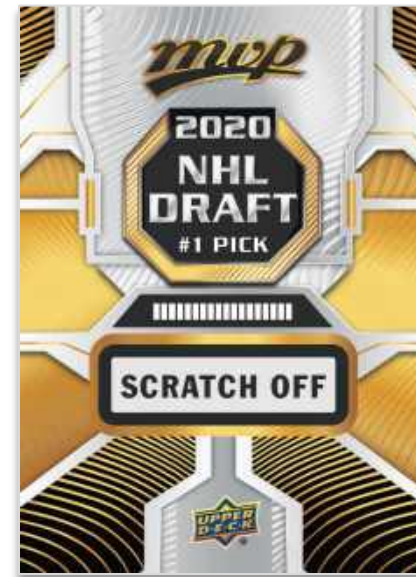

Content is subject to change. Card images are solely for the purpose of design display.

BASE SET
Super Script Parallel

BASE SET: HIGH SERIES SP'S
Auto Parallel

#1 DRAFT PICK SP REDEMPTION

All of the popular **Base Set** parallels are back, including the low-numbered **Super Script** (#'d to 25) and **Printing Plate** (#'d 1-of-1) parallels, as well as the low-numbered and **hobby-exclusive Black Super Script** (#'d to 5) parallel.

Additionally, keep an eye out for cards from the rare auto parallel of the **High Series SP's**!

Look for 2020-21 rookie cards, including the divisionally-themed **Rookie Redemption** cards and the highly-sought after and super rare **2020 NHL #1 Draft Pick SP Redemption** cards (1 Regular, 1 Gold parallel).