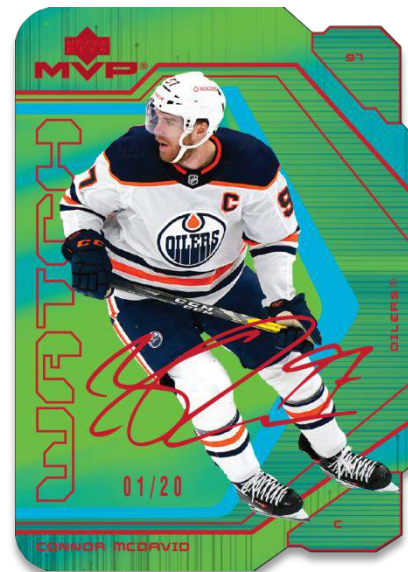

COLORS & CONTOURS
Green Parallel

The dynamic and highly-sought after **Colors & Contours** cards return featuring Spectrum Light FX variations of the complete **20th Anniversary** set!

Collect all three serially-numbered Colors & Contours sets: Gold, Green and Purple.

Content is subject to change. Card images are solely for the purpose of design display.