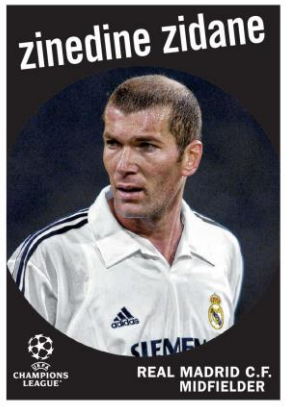

TOPPS' UEFA CLUB COMPETITIONS 2022/23

INSERT CARDS

1959 Topps – Zinedine Zidane