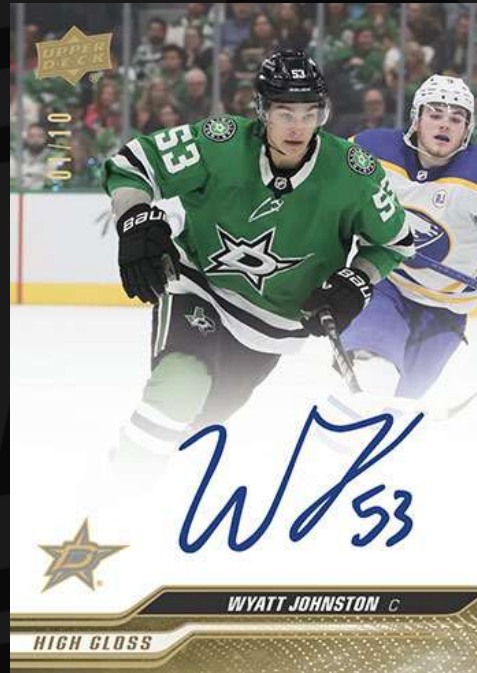

# 2023-24 Clear Cut Hockey

Clear Cut returns to deliver a slew of premium hardsigned autographs on both new and retro designs! Look for Veteran, Rookie, and Legend Versions of the **Base Set Autos**! All three will be featuring limited parallels, including the Outburst (#'d to 25), High Gloss (#'d to 10), and Gold Outburst (#'d 1-of-1). Look for classy new designs like the **Clearly Revered Autos** including the Blue (#'d to 25) and Gold parallel (#'d 1-of-1)! These beautiful cards feature two images of a retired star with a large area for an on-card signature.

**Base Set Rookie Autos  
Outburst Parallel**

**Base Set Autos  
High Gloss Parallel**

**Clearly Revered Autos  
Blue Parallel**