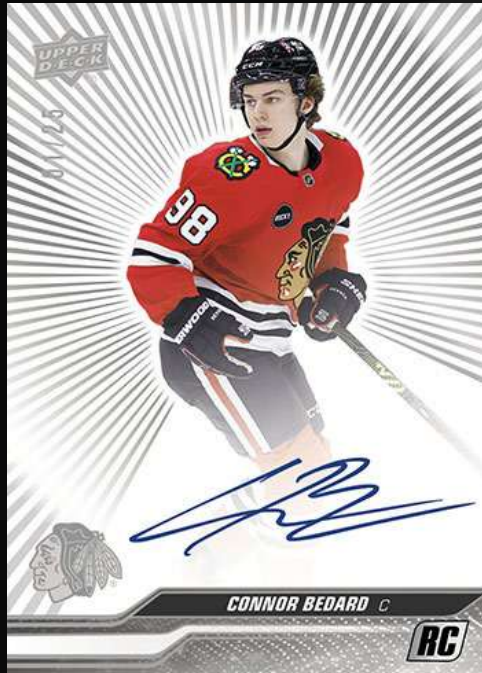

# 2023-24 Clear Cut Hockey

Clear Cut returns to deliver a slew of premium hardsigned autographs on both new and retro designs! Look for Veteran, Rookie, and Legend Versions of the **Base Set Autos**! All three will be featuring limited parallels, including the Outburst (#'d to 25), High Gloss (#'d to 10), and Gold Outburst (#'d 1-of-1). Look for classy new designs like the **Clearly Revered Autos** including the Blue (#'d to 25) and Gold parallel (#'d 1-of-1)! These beautiful cards feature two images of a retired star with a large area for an on-card signature.