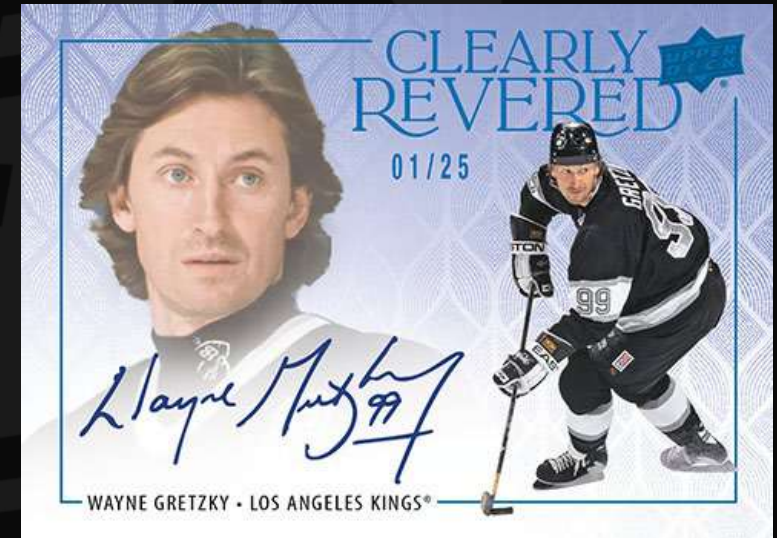

# 2023-24 Clear Cut Hockey

Clear Cut returns to deliver a slew of premium hardsigned autographs on both new and retro designs! Look for Veteran, Rookie, and Legend Versions of the **Base Set Autos**! All three will be featuring limited parallels, including the Outburst (#'d to 25), High Gloss (#'d to 10), and Gold Outburst (#'d 1-of-1). Look for classy new designs like the **Clearly Revered Autos** including the Blue (#'d to 25) and Gold parallel (#'d 1-of-1)! These beautiful cards feature two images of a retired star with a large area for an on-card signature.

**Base Set Rookie Autos  
Outburst Parallel**

**Base Set Autos  
High Gloss Parallel**

**Clearly Revered Autos  
Blue Parallel**