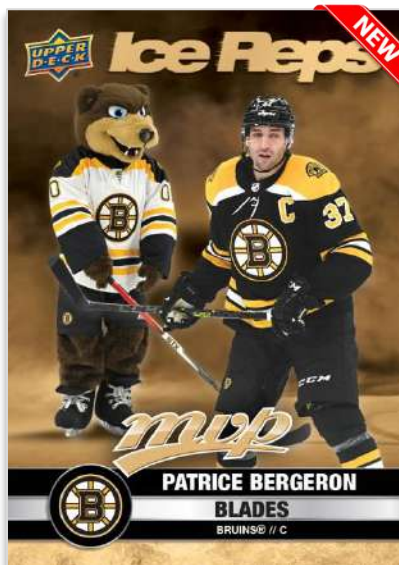

Regular

ICE REPS

Gold Parallel

STARS OF THE RINK

Regular

Collect three exciting new insert sets:

Alternate Threads: Each card in this set features three teammates (a forward, a defenseman and a goalie) pictured in their 2022-23 reverse retro jersey! Collect two (2) regular versions per box, on average, and keep an eye out for Gold versions.