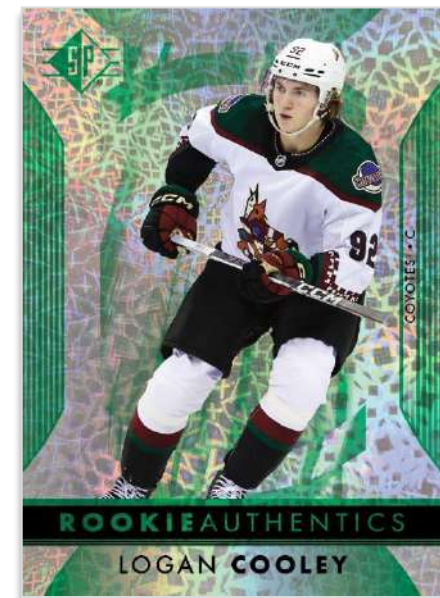

2023-24

RETAIL

**SP BASE SET**  
Blue Parallel

**SP ROOKIE AUTHENTICS**

Jersey Parallel | Signatures Gold Parallel | Green Tint Patterned Foilboard Parallel

Complete the 140-card base set consisting of 100 star veteran cards and 40 serially-numbered **SP Rookie Authentics** cards featuring the top 2023-24 rookies!

Collect a wide variety of SP Rookie Authentics parallels, highlighted by the Signatures, Signatures Gold (low-#d), Jersey, and Black parallels.

Collect, on average, 1 **Rookie Authentics - Blue** parallel card or **Authentic Profiles - Blue** parallel card per pack!