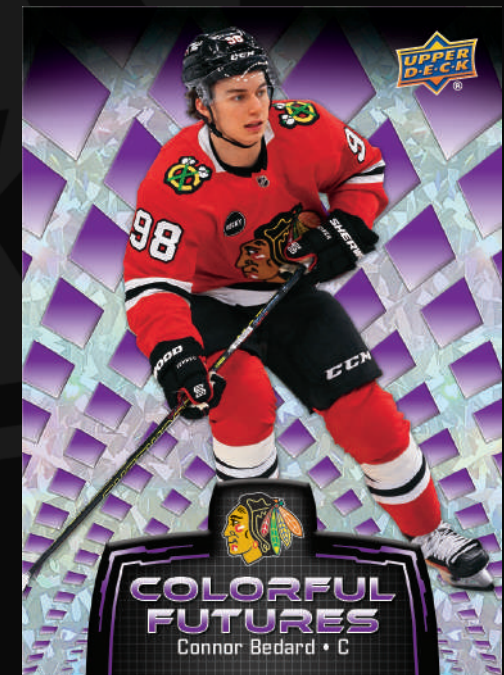

Colorful Futures
Purple Spectrum Parallel

Content is subject to change without further notice.
Card images are solely for the purpose of design display.