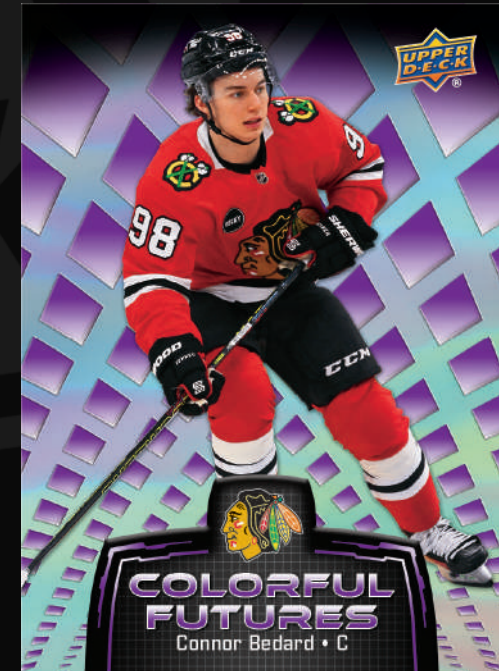

Colorful Futures
Purple Parallel

Content is subject to change without further notice.
Card images are solely for the purpose of design display.