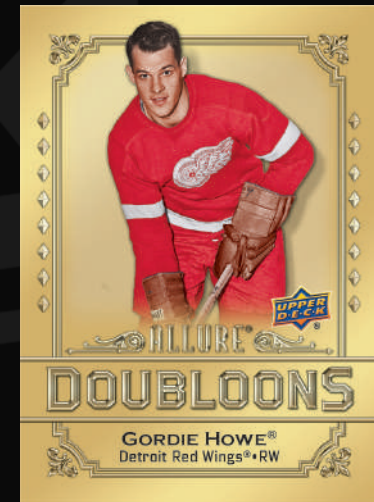

CONFIGURATION

5 Cards per Pack

4 Packs per Box

Doubloons

Content is subject to change without further notice.
Card images are solely for the purpose of design display.