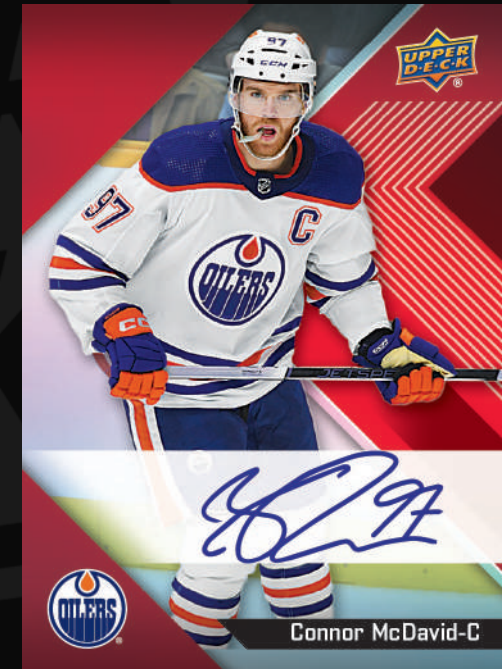

Red Rainbow Auto Parallel

Content is subject to change without further notice.
Card images are solely for the purpose of design display.