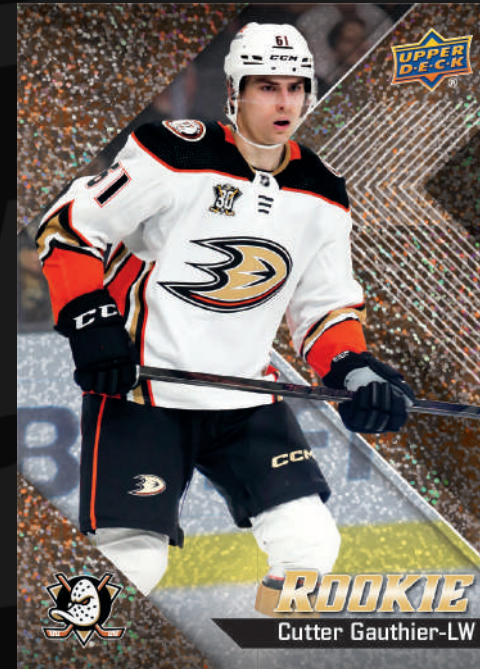

2024-25 ALLURE® HOCKEY

THE BASE SET

150 Cards – Veteran Standouts & Top Rookies!

Allure® Hockey is back with a 150-card **Base Set** featuring 100 veteran standouts and 50 top rookies - the latter falling two (2) per box, on average!

The Parallels

The colorful parallel lineup features three unique parallels and appeals to a wide variety of collectors, especially player and set collectors.

Autographs!

After a debut in the 23-24 product, the Red Rainbow Auto parallel of the **Base Set Rookies** returns to the Blaster, providing collectors the opportunity to get autographs from the top young players in the 2024-25 rookie class. Included alongside are the veteran Red Rainbow Auto parallels to chase as well.

Blaster Exclusives!

Collect the Glitter Bomb parallel that can be found exclusively in Blasters.

Glitter Bomb Parallel