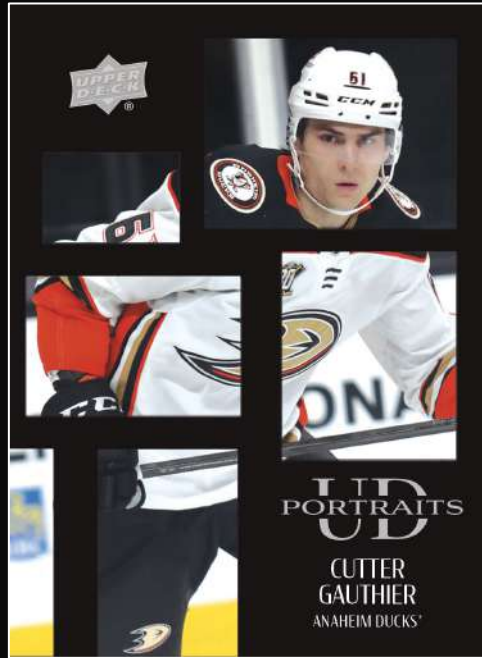

2024-25 SERIES TWO HOCKEY

Inserts

UD PORTRAITS®

Black Parallel

Search for the next wave of this intra-series set with a checklist loaded with top rookies and veteran stars!

Search for a variety of parallels highlighted by the rare Speckle and Black versions.