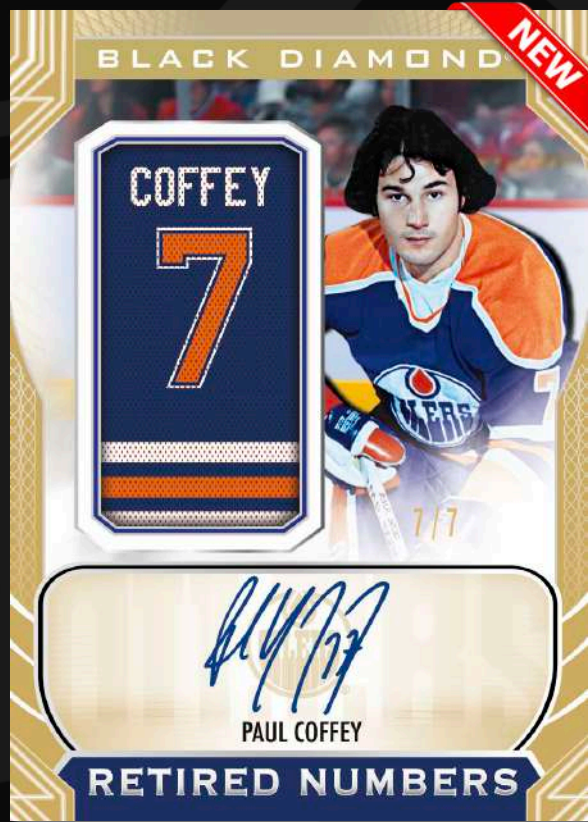

Oilers Retired Number Patches
Gold Auto

New Premium Patch Cards and Autos

With the all-new **Oilers Retired Number Patches**, Black Diamond celebrates the Edmonton Oilers' history with a series of unique patch cards that will stun collectors. This set, #'d to 99, will feature eight Oilers legends, emulating their retired number banner. This set features an impressive parallel structure with the Gold and Gold Auto both #'d to the respective legend's jersey number.

Also, within 2024-25 Black Diamond are the all-new **Hockey History Patches!** Look for these cards featuring highly detailed patches of major moments from the sport's history. Look for the **Gold** (#'d to 25) and **Gold Auto** (#'d 49 and lower)!

Content is subject to change without further notice.
Card images are solely for the purpose of design display.