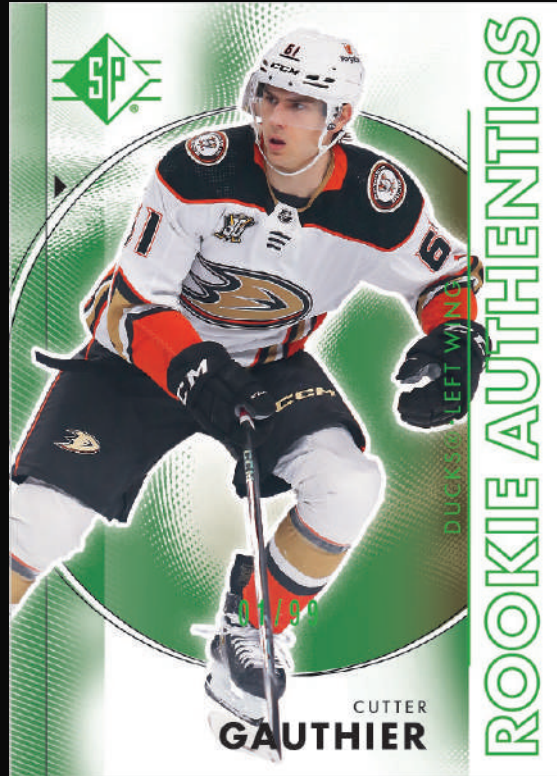

2024-25 SP Hockey

ROOKIE CONTENT & CONFIGURATION

**SP Rookie Authentics
Green Parallel**