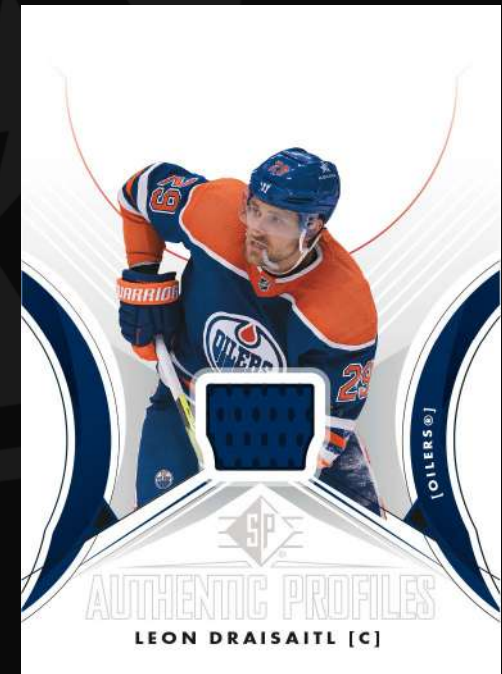

Authentic Profiles Jersey Parallel

Content is subject to change without further notice.
Card images are solely for the purpose of design display.