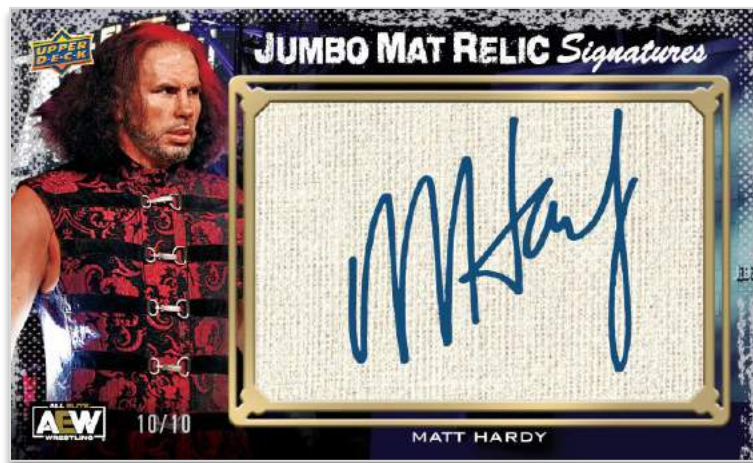

2022 AEW

AEW BREAKOUTS

NEW! AEW Breakouts
Each card in this acetate set features the biggest names in AEW today and will be a valuable addition to any collection. Keep an eye out for rare SP's!

NEW! Jumbo Mat Relic Signatures

Everyone will be chasing after a redemption card for one of these low-#’d and oversized (3” x 5”) cards featuring a large mat relic and a hard-signed autograph from an AEW superstar!

JUMBO MAT RELIC SIGNATURES