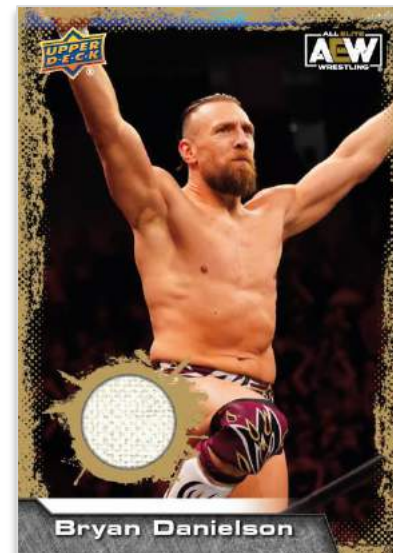

ALL ELITE
AEW
WRESTLING

2022 TRADING CARDS

HOBBY

2022 AEW

BASE SET WRESTLERS

Dynamite Auto Parallel

BASE SET TAG TEAMS

Pyro Parallel

BASE SET WRESTLERS

Gold Memorabilia Parallel

The 2022 edition includes a 100-card base set which consists of three subsets - Wrestlers, Tag Teams and Crew - and features all of the top wrestlers in AEW today:

"Hangman" Adam Page, Dr. Britt Baker DMD, Jade Cargill (TBS Champion*), Adam Cole, Tay Conti, Bryan Danielson, FTR, Sammy Guevara, Chris Jericho, Jurassic Express, Jon Moxley, Kenny Omega, CM Punk (World Champion*), Thunder Rosa (Women's World Champion*), Nyla Rose, Scorpio Sky (TNT Champion*), Kris Statlander, Sting, Wardlow, Young Bucks (World Tag Team Champions*) and many more cherished by wrestling fans around the world!