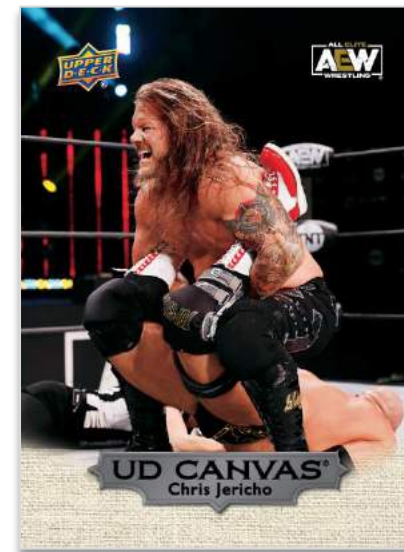

"Hangman" Adam Page, Dr. Britt Baker DMD, Jade Cargill (TBS Champion*), Adam Cole, Tay Conti, Bryan Danielson, FTR, Sammy Guevara, Chris Jericho, Jurassic Express, Jon Moxley, Kenny Omega, CM Punk (World Champion*), Thunder Rosa (Women's World Champion*), Nyla Rose, Scorpio Sky (TNT Champion*), Kris Statlander, Sting, Wardlow, Young Bucks (World Tag Team Champions*) and many more cherished by wrestling fans around the world!

2022 AEW

DEBUT DATES

Red Parallel

OUTSIDE THE RING

Gold Spectrum Parallel

UD CANVAS®

Regular

Fans and collectors alike will love the insert lineup, which includes four new and intriguing sets:

UD Canvas®

This classic insert, long cherished by hockey collectors, is now an AEW staple. Each box contains, on average, four regular UD Canvas® cards and one **all-new** Gold Spectrum parallel!

Main Features

Back after a successful 2021 debut, this set features all of the top wrestlers on the roster. Collect up to six parallels: Silver, Green, Red, Purple and Gold Spectrum.

NEW! Debut Dates

Each card highlights the debut of some of the top recent additions to the AEW roster. Collect up to three parallels, including the low-#’d Red and Gold Spectrum parallels.