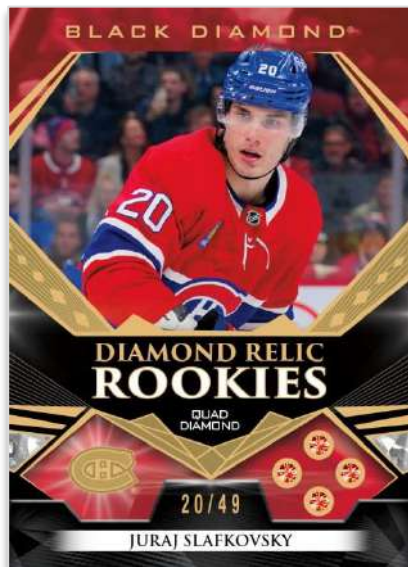

BASE SET Blue Parallel

The latest edition of Black Diamond sports a serially-#d 100-card base set and four **new** and low-#d parallels: Red, Blue, Green and Gold.

In addition to the new parallels, keep an eye out for the highly-sought after and low-#d Pure Black Auto, Pure Black Premium Relics, Diamond Relics and Pure Black Diamond Relics parallels.

DIAMOND STARS Premium Relic Auto

Collect a variety of **Diamond Stars**, **Diamond Legends** and **Diamond Futures** cards featuring Silver Spectrum Light FX.

In addition to the regular cards (all #d), we've added a low-#d Purple parallel to go along with the returning low-#d Auto, Premium Relic Auto, Purple Diamond Relic Auto and Pure Black Diamond Relic Auto parallels!

VETERAN JEWELS OF THE DRAFT

The **Jewels of the Draft** autograph patch cards are back! These popular and colorful cards featuring 2022-23 rookies will enhance any collection.

Collect **Veteran Jewels of the Draft** cards too. All cards in both sets are low-#d.

DIAMOND RELIC ROOKIES

Quad Diamond - Ruby Parallel

Look for coveted **Diamond Relic Rookies** cards! Each card in this rookie set boasts one to four diamond relics. The greater the prospect, the more diamond relics the card will feature.