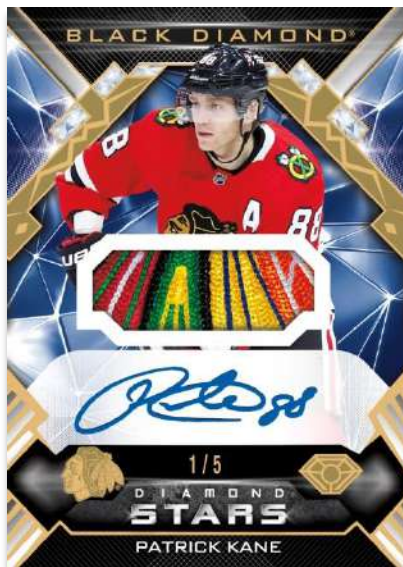

BASE SET Blue Parallel

The latest edition of Black Diamond sports a serially-#d 100-card base set and four **new** and low-#d parallels: Red, Blue, Green and Gold.

In addition to the new parallels, keep an eye out for the highly-sought after and low-#d Pure Black Auto, Pure Black Premium Relics, Diamond Relics and Pure Black Diamond Relics parallels.

DIAMOND STARS Premium Relic Auto

Collect a variety of **Diamond Stars**, **Diamond Legends** and **Diamond Futures** cards featuring Silver Spectrum Light FX.

In addition to the regular cards (all #d), we've added a low-#d Purple parallel to go along with the returning low-#d Auto, Premium Relic Auto, Purple Diamond Relic Auto and Pure Black Diamond Relic Auto parallels!

DIAMOND RELIC ROOKIES

Quad Diamond - Ruby Parallel

Look for coveted **Diamond Relic Rookies** cards! Each card in this rookie set boasts one to four diamond relics. The greater the prospect, the more diamond relics the card will feature.