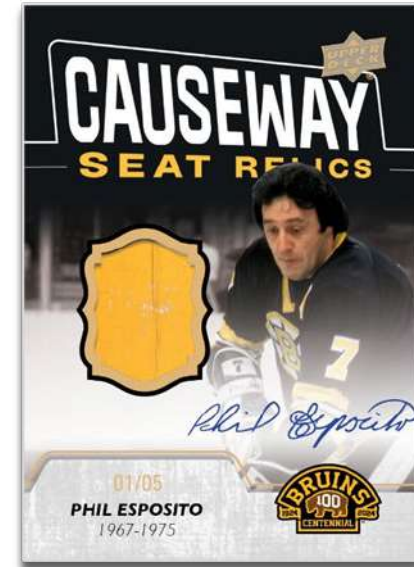

CAUSEWAY SEAT RELIC AUTOS

Collect a piece of history! Be on the lookout for the **Causeway Seat Relics** cards which feature a piece of a seat from the Boston Garden.

Search for low-#d autograph versions of these cards!

Content is subject to change without further notice.
Card images are solely for the purpose of design display.