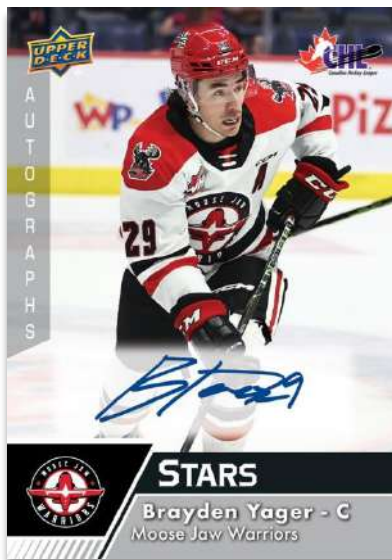

HOBBY

2022-23 HOCKEY

BASE SET STAR ROOKIES

Clear Cut Parallel

BASE SET STARS

Autograph Parallel

CHL GRADUATES

Red Parallel

2022-23 CHL boasts a 400-card base set which includes 50 Stars and 50 Star Rookies cards. Collect 1 Stars or Star Rookies card per pack, on average.

Look for #’d Exclusives & High Gloss parallels - and Printing Plates (some with autos!) - of the complete base set.

Keep an eye out for Hobby-Exclusive Clear Cut parallels of the Stars and Star Rookies! Collect 1 Clear Cut parallel per box, on average.

This special set features a selection of the greatest CHL players of all-time!

Look for Hobby-Exclusive Red parallels and low-#’d White Auto parallels.

2022-23 HOCKEY

FUTURE HEROES
Blue Parallel

Each card in this insert features a star player on the classic 1993 Upper Deck Future Heroes design.