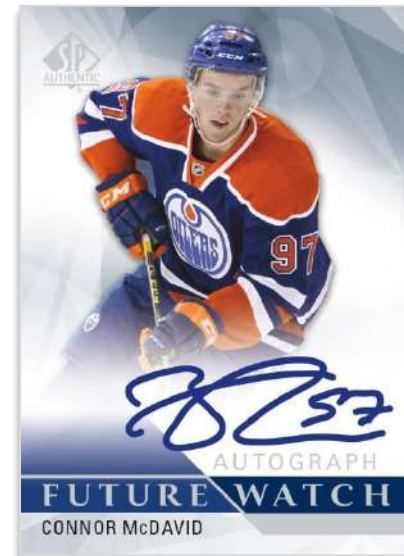

The 2022-23 set also includes **Canvas Rookie Debuts** cards. In addition to the base cards, look for low-#d **Signatures** versions, and **Gold Ink** parallels of the Signature versions that are #d 1-of-1!

Featuring the 2012-13 Clear Cut Pride of Canada design, these two sets include top active stars and legends from Canada and the United States.

Each set is comprised of two low-#’d tiers.

SIGNATURE VINTAGE VIEWS

Legends

Collect more **Vintage Views** cards featuring autographs from top rookies, star veterans and a few amazing legends!

Be on the lookout for 1-of-1 Gold parallels too!

RETROS ROOKIES AUTOS

Collect more incredible **Retros Rookie Autos** cards celebrating iconic rookie cards from the past 10 years! Look for autograph acetate versions of the following classics: 2013-14 Ultimate Collection Rookies, 2014-15 Young Guns[®], 2015-16 SPA Future Watch Auto, 2016-17 Black Diamond Rookies Gems, 2016-17 SPA Future Watch Auto, 2019-20 The Cup Base Rookies, 2020-21 SPA Future Watch Auto and 2020-21 Ultimate Collection Rookies.