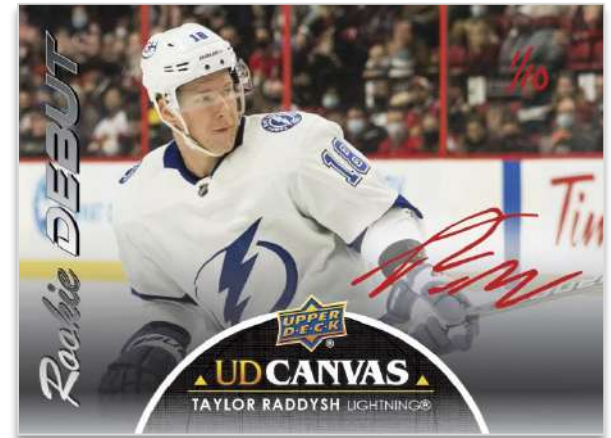

BLACK AND AMBER AUTOS

Rookies

Collectors will love these beautiful cards featuring veterans stars, top rookies and some legends of the game. The autographs on these cards really pop!

Content is subject to change. Card images are solely for the purpose of design display.

CLEAR CUT[®]

HOCKEY

VINTAGE VIEWS AUTOS

Legends

1999-2000 IONIX AUTOS

Gold Parallel

CANVAS ROOKIE DEBUTS

Auto Parallel

Both sets feature top rookies, veterans and top legends, and there is a 1-of-1 Gold parallel of each set!

Collect the popular **Canvas Signatures** (legends, active stars and rookies - all low-#d) and **Canvas Rookie Debuts** sets!