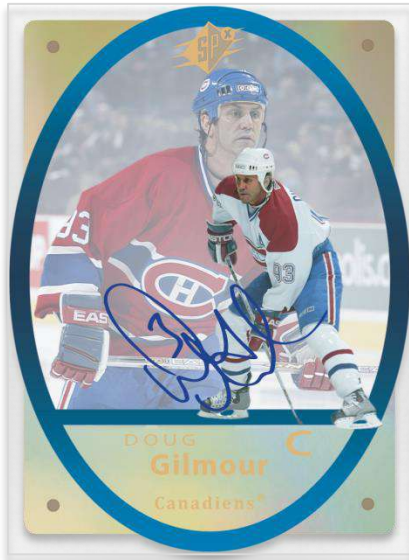

CLEAR CUT®

HOCKEY

VINTAGE VIEWS AUTOS

Legends